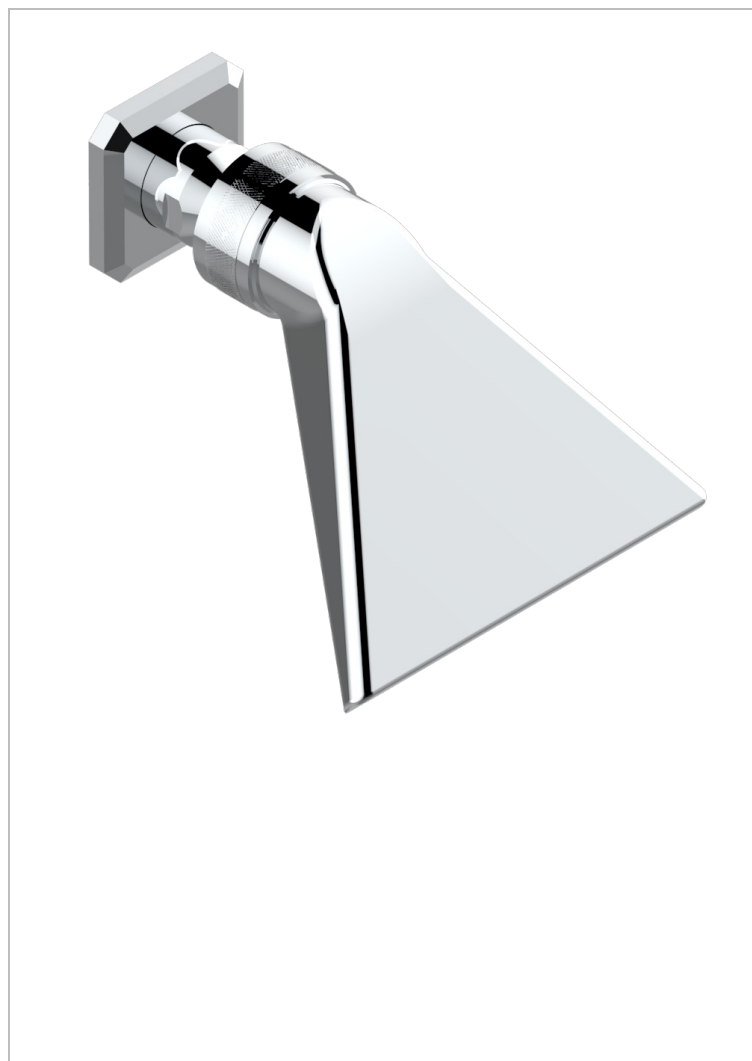

METROPOLIS CLEAR CRYSTAL WITH LEVER HANDLES

A2B-3640/US

Shower head, cast deluge with 3/4" connection

32137

22/12/2008

CHARACTERISTIC

- Métropolis Clear crystal with lever handles
- Shower head, cast deluge with 3/4" connection

AVAILABLE FINITIONS

Black ceram - D30
Blush PVD - H62
Brass color PVD - H49
Brown bronze color PVD - F33
Chrome polished - A02
Chrome polished / gold polished - G02

Gold color PVD - H52
Gold mat - F07
Gold polished - F01
Graphite PVD - H64
Matt Umber PVD - H67
Matt blush PVD - H60

Matt brass color PVD - H50
Matt brown bronze color PVD - F34
Matt chrome (American satin) - C02
Matt gold color PVD - H53
Matt graphite PVD - H65
Matt nickel (American satin) - C01

Matt nickel color PVD - H56
Nickel antique / Sovereign - H28
Nickel color PVD - H55
Nickel polished - B01
Soft gold - F30
Soft matt gold - F31