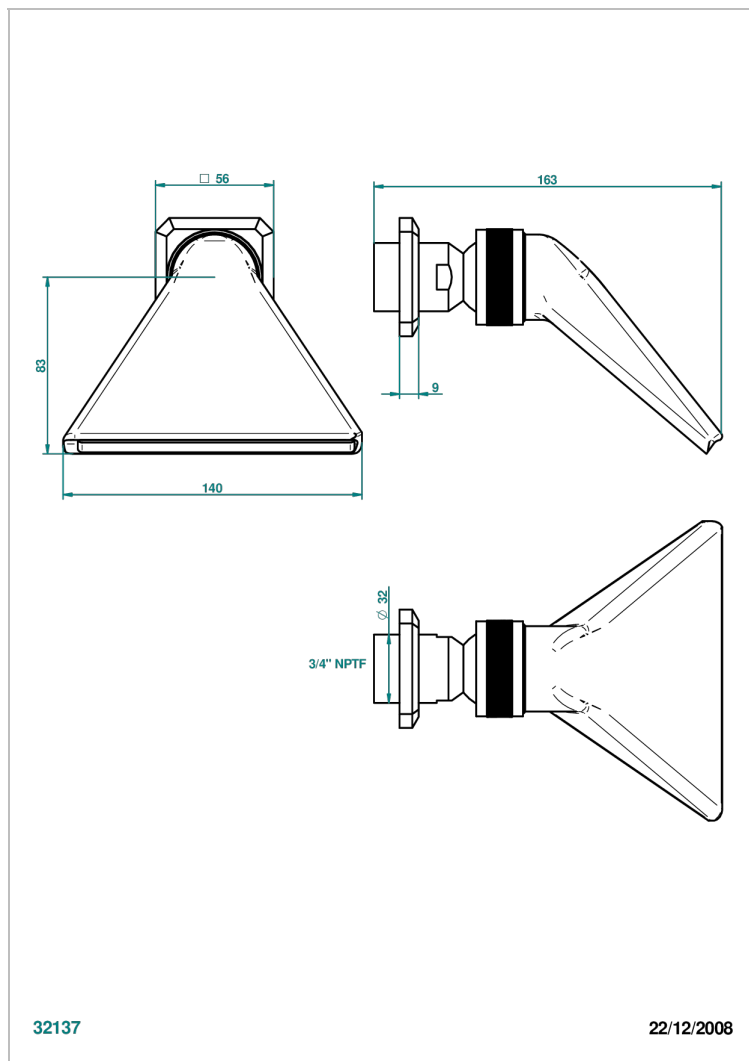

METROPOLIS CLEAR CRYSTAL WITH LEVER HANDLES

A2B-3640/US

Shower head, cast deluge with 3/4" connection

32137

22/12/2008

CHARACTERISTIC

- Métropolis Clear crystal with lever handles
- Shower head, cast deluge with 3/4" connection