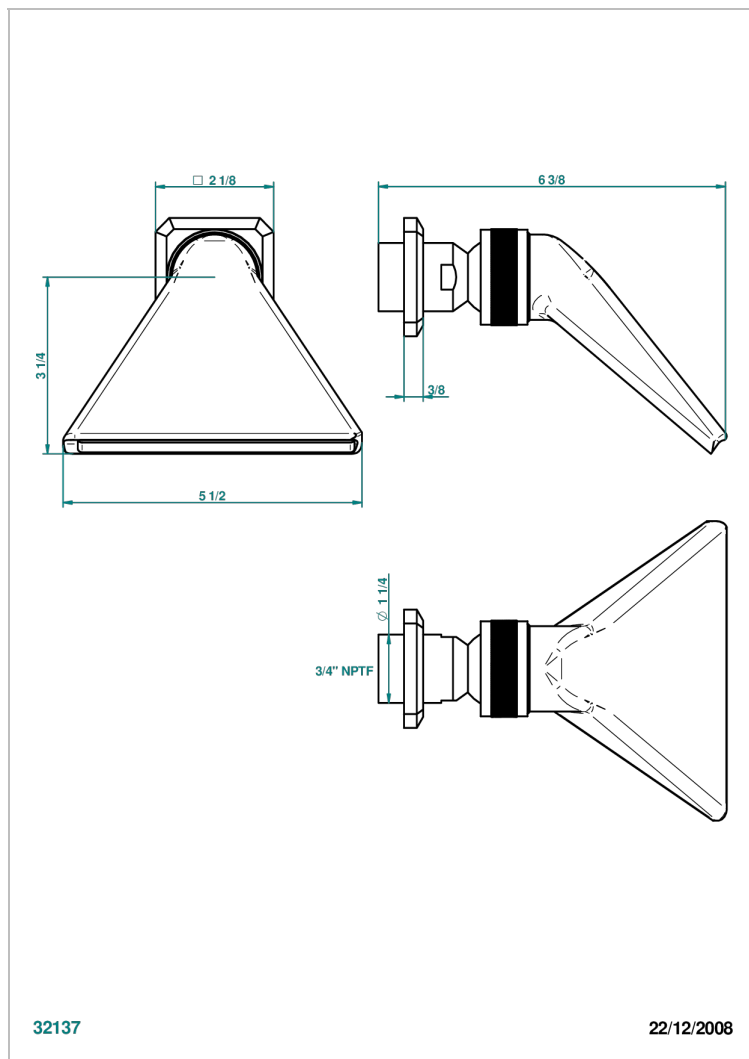

# METROPOLIS CRISTAL CLARO CON MANETAS

A2B-3640/US

Shower head, cast deluge with 3/4" connection

32137

22/12/2008

## CARACTERÍSTICAS

- Métropolis cristal claro con manetas
- Shower head, cast deluge with 3/4" connection