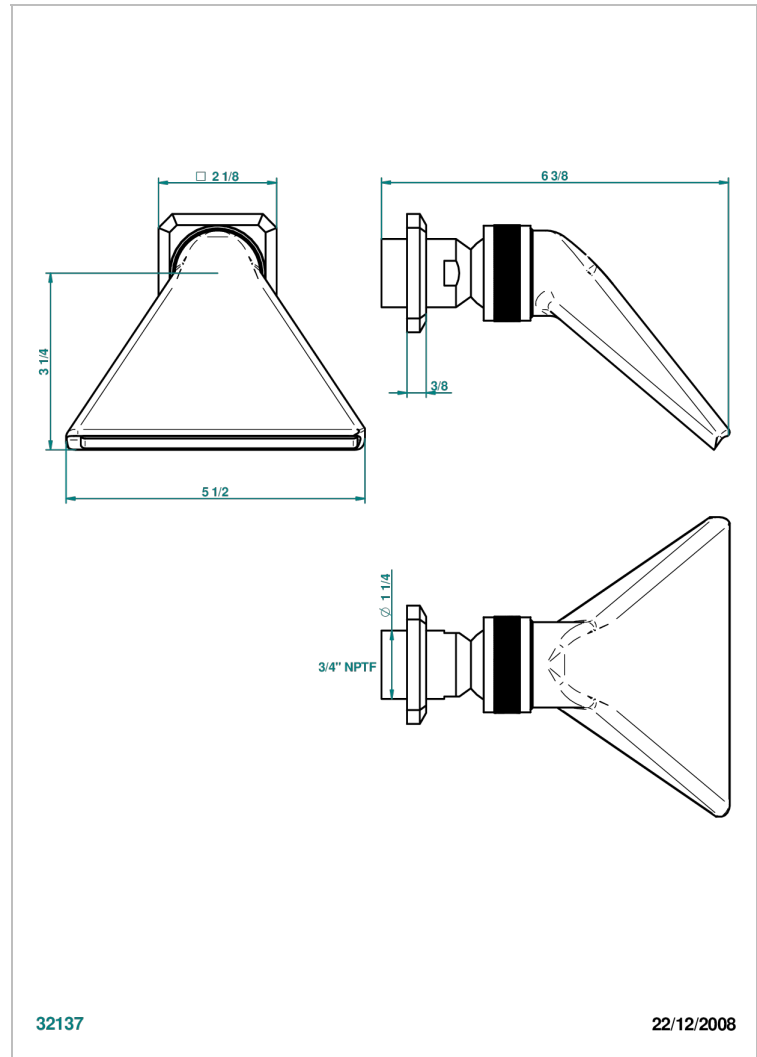

METROPOLIS CLEAR CRYSTAL WITH LEVER HANDLES

A2B-3640/US

Shower head, cast deluge with 3/4" connection

32137

22/12/2008

CHARACTERISTIC

- Métropolis Clear crystal with lever handles
- Shower head, cast deluge with 3/4" connection