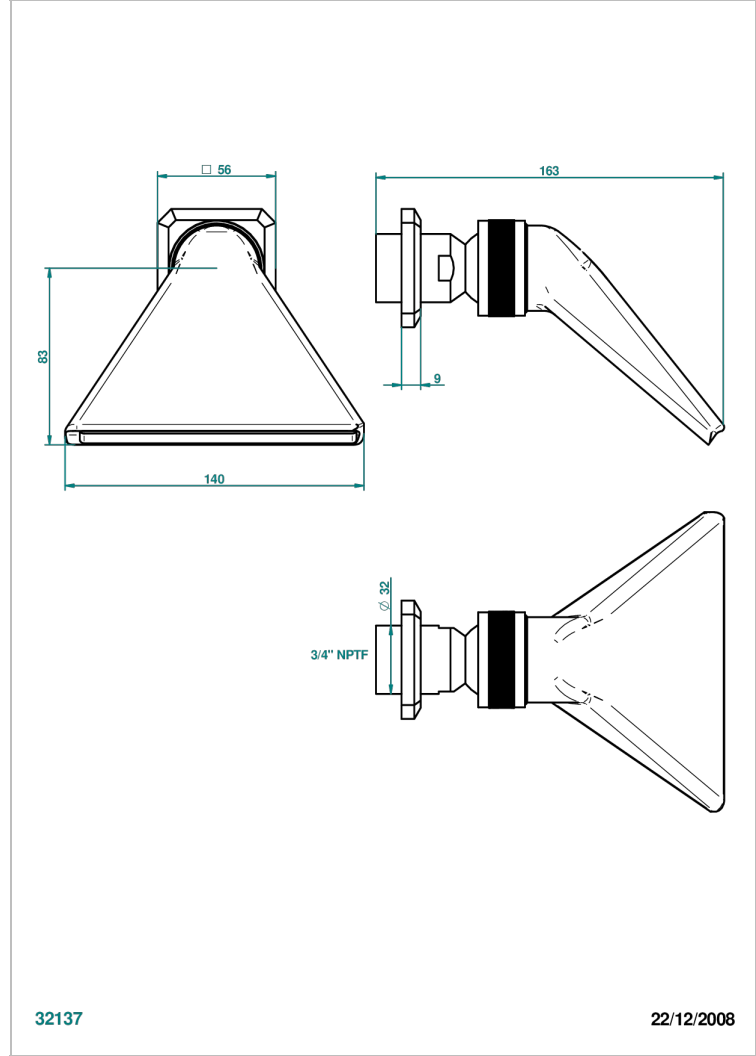

METROPOLIS CRISTAL CLARO

A2A-3640/US

Shower head, cast deluge with 3/4" connection

THG[®]
PARIS

32137

22/12/2008

CARACTERÍSTICAS

- Métopolis cristal claro
- Shower head, cast deluge with 3/4" connection