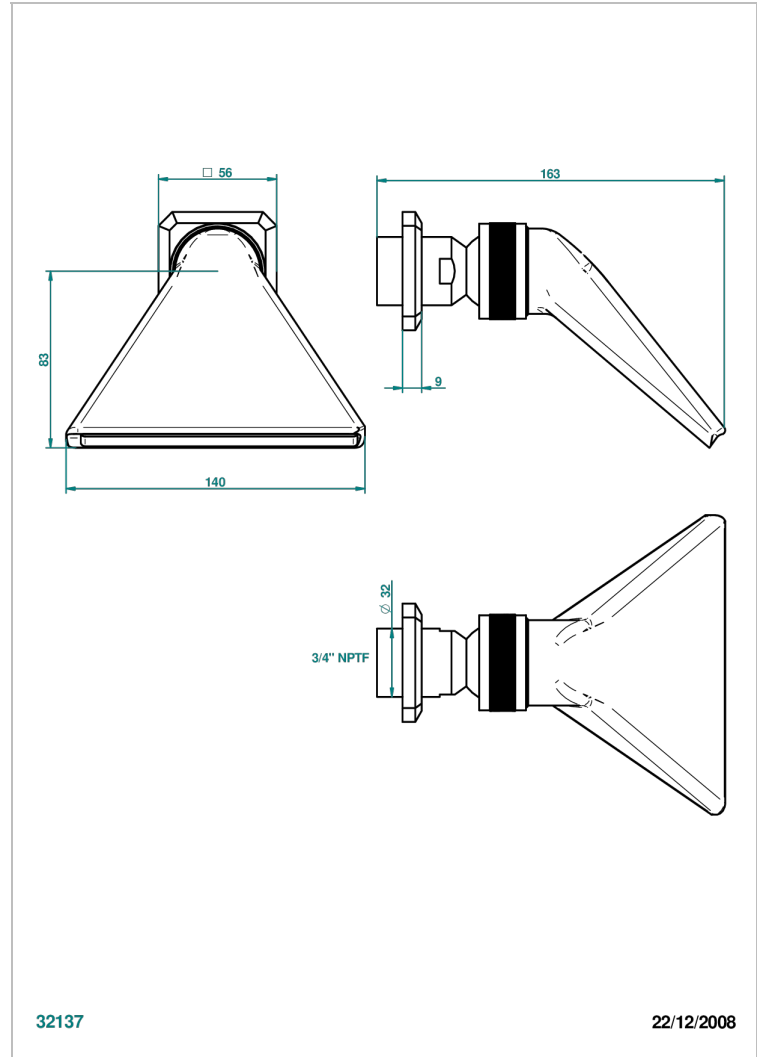

# METROPOLIS CLEAR CRYSTAL

A2A-3640/US

Shower head, cast deluge with 3/4" connection

THG<sup>®</sup>  
PARIS

## CHARACTERISTIC

- Métropolis Clear crystal
- Shower head, cast deluge with 3/4" connection