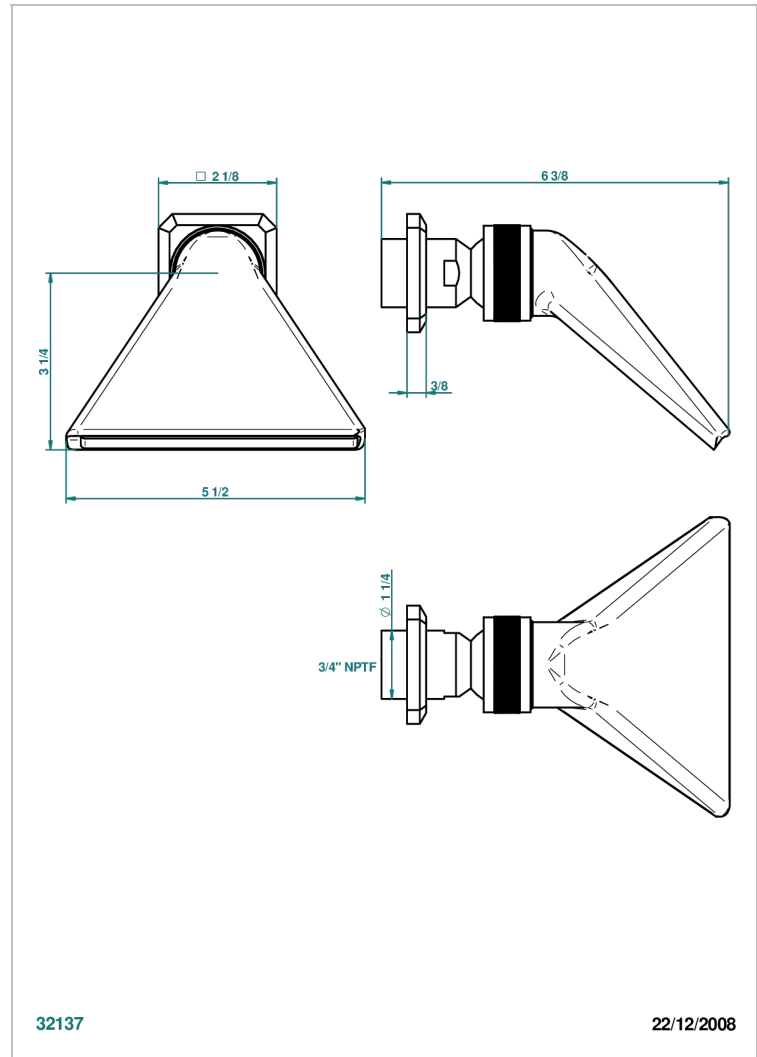

# METROPOLIS CRISTAL CLARO

A2A-3640/US

Shower head, cast deluge with 3/4" connection

THG<sup>®</sup>  
PARIS

## CARACTERÍSTICAS

- Métopolis cristal claro
- Shower head, cast deluge with 3/4" connection