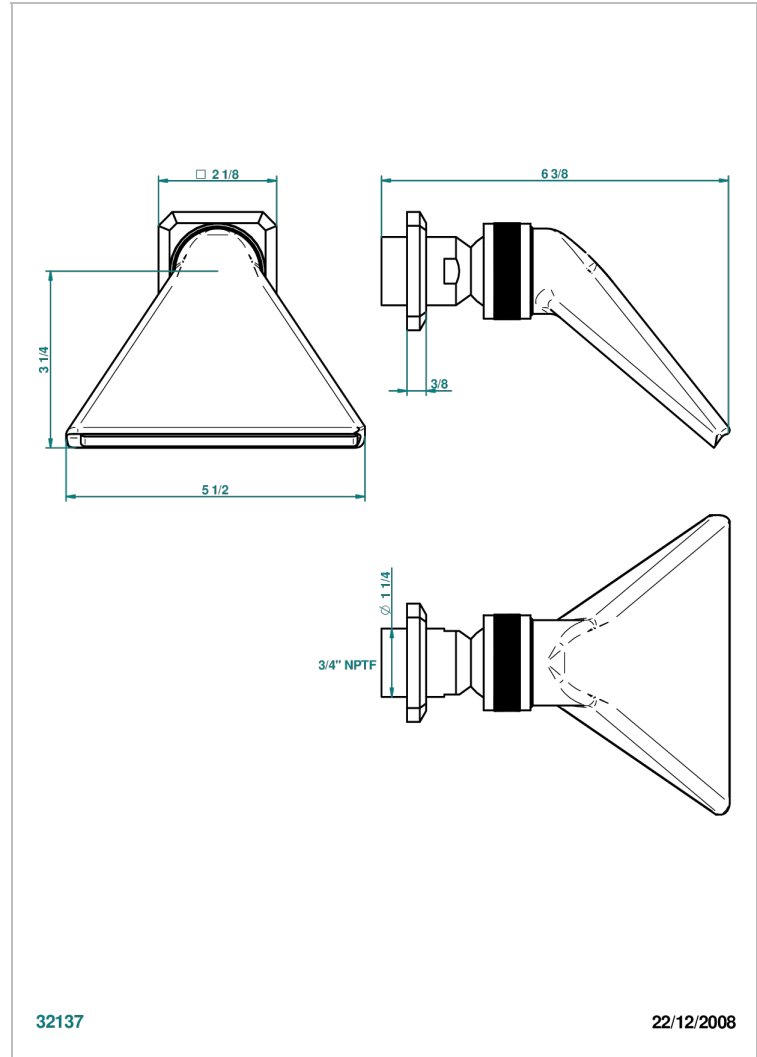

# METROPOLIS CLEAR CRYSTAL

A2A-3640/US

Shower head, cast deluge with 3/4" connection

THG<sup>®</sup>  
PARIS

## CHARACTERISTIC

- Métropolis Clear crystal
- Shower head, cast deluge with 3/4" connection