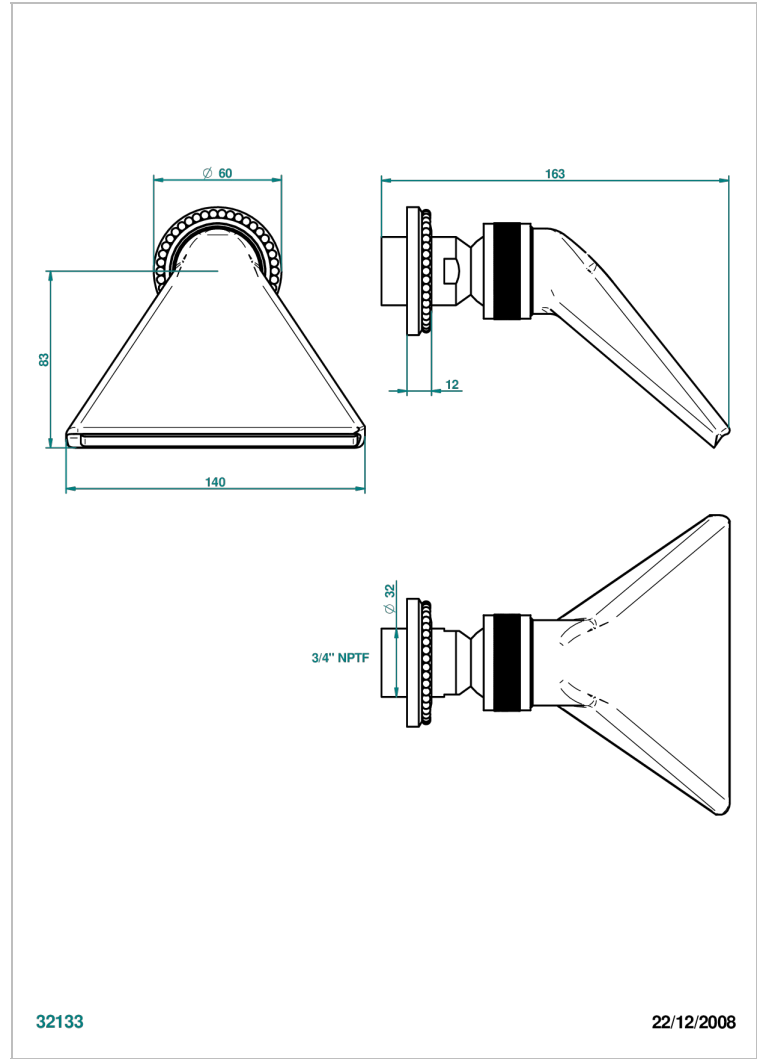

AMOUR DE TRIANON

G24-3640/US

Shower head, cast deluge with 3/4" connection

THG[®]
PARIS

CARACTERÍSTICAS

- Amour de Trianon
- Shower head, cast deluge with 3/4" connection

ACABADOS DISPONIBLES

Bronce claro - D01
Cerámica negra mate - D30
Cobre viejo mate - H07
Cromo - A02
Cromo / dorado - G02
Cromo mate - C02