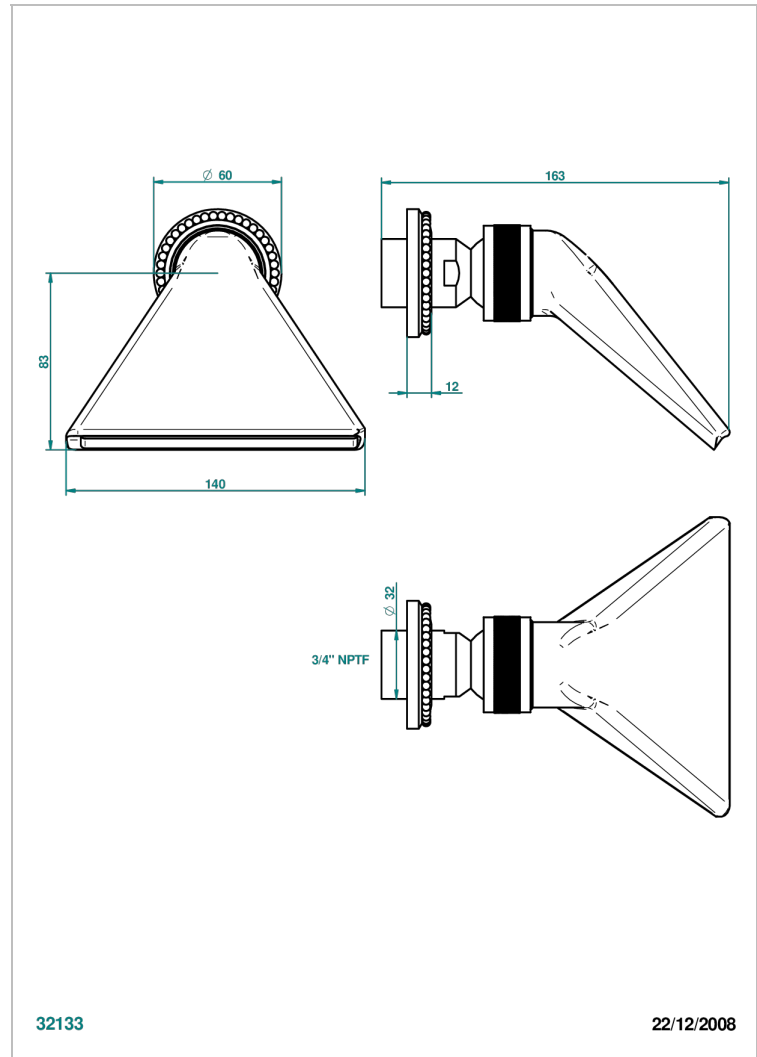

AMOUR DE TRIANON

G24-3640/US

Shower head, cast deluge with 3/4" connection

THG[®]
PARIS

CHARACTERISTIC

- Amour de Trianon
- Shower head, cast deluge with 3/4" connection

AVAILABLE FINITIONS

Black ceram - D30
Chrome polished - A02
Chrome polished / gold polished - G02
Copper antique matt, coated - H07
Gold mat - F07
Gold polished - F01