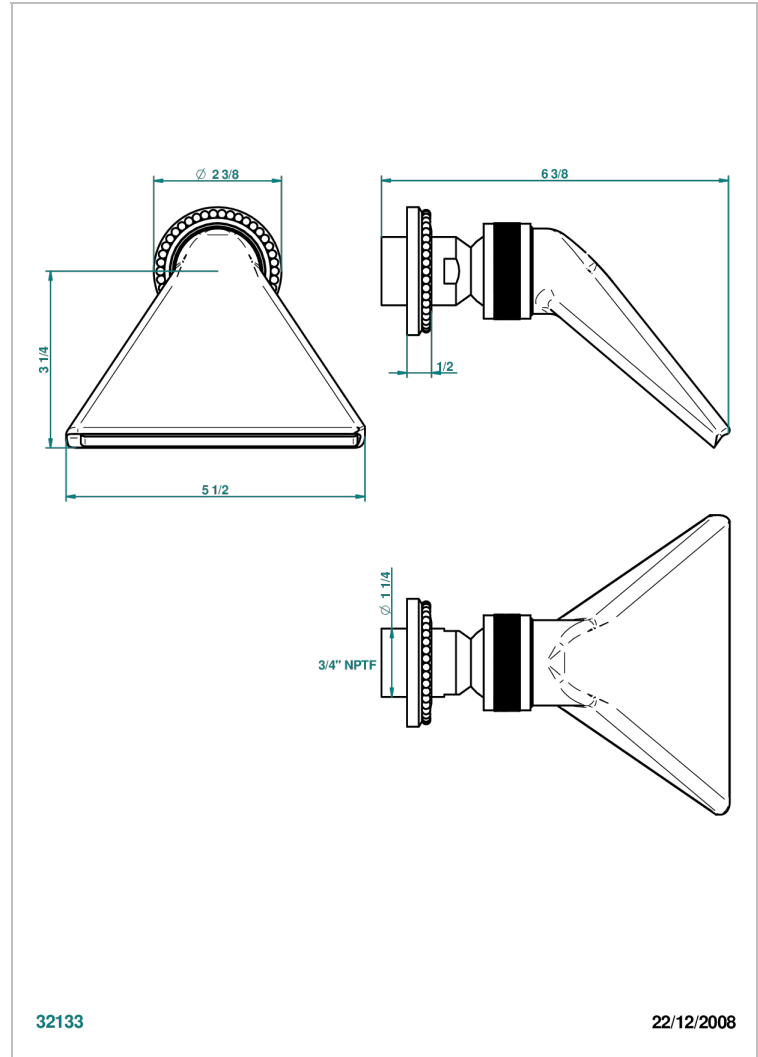

AMOUR DE TRIANON

G24-3640/US

Shower head, cast deluge with 3/4" connection

THG[®]
PARIS

CARACTERÍSTICAS

- Amour de Trianon
- Shower head, cast deluge with 3/4" connection

ACABADOS DISPONIBLES

Bronce claro - D01
Cerámica negra mate - D30
Cobre viejo mate - H07
Cromo - A02
Cromo / dorado - G02
Cromo mate - C02