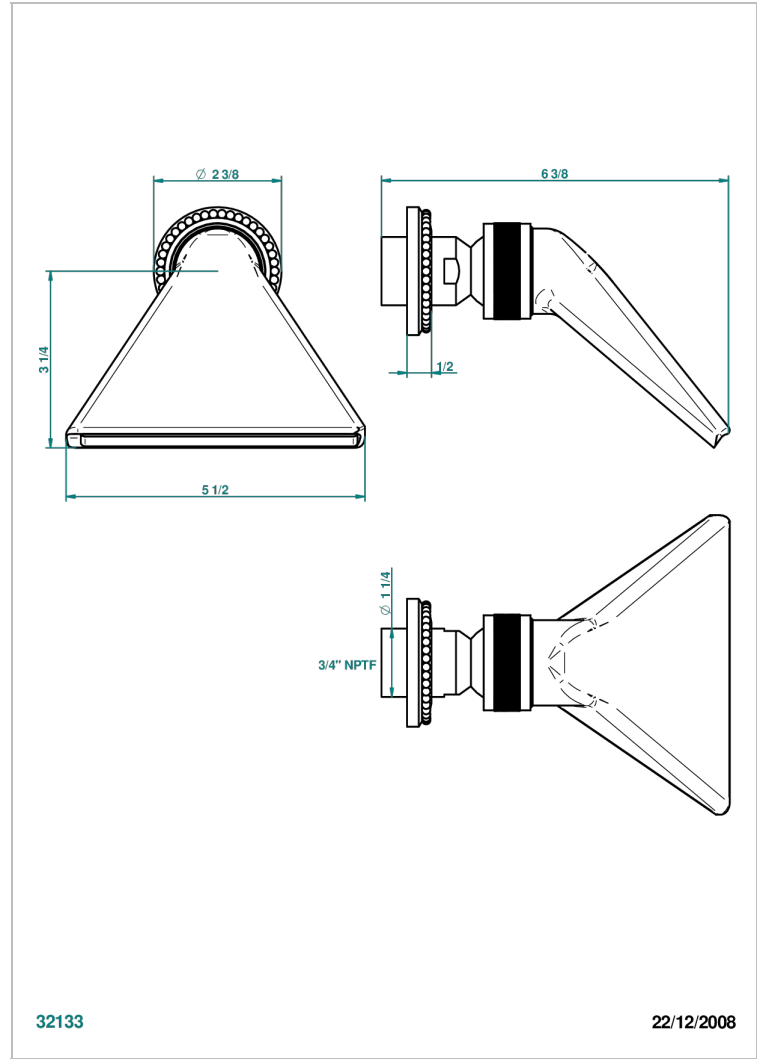

AMOUR DE TRIANON

G24-3640/US

Shower head, cast deluge with 3/4" connection

THG[®]
PARIS

32133

22/12/2008

CHARACTERISTIC

- Amour de Trianon
- Shower head, cast deluge with 3/4" connection