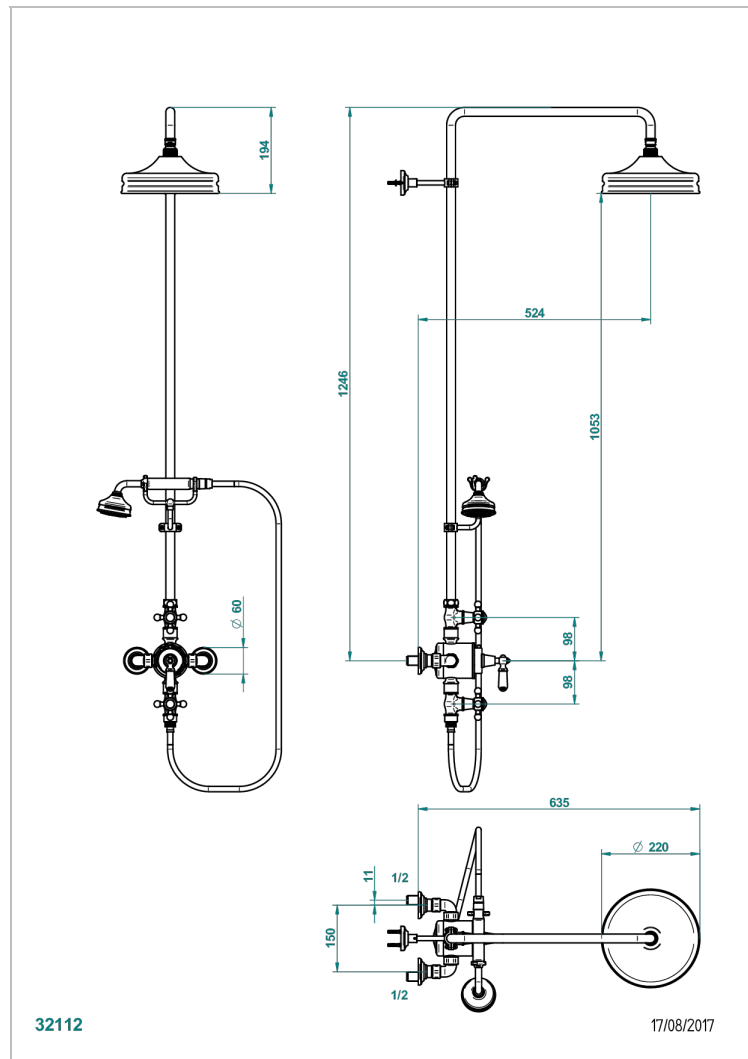

G29-64TRD

Wall mounted thermostatic shower mixer, shut off valves, exposed shower column, telephone shower, hose and wall mounted cradle - shower head 1/2" ø 220mm with Easyclean system -150 mm centres

## CHARACTERISTIC

- Charleston
- Wall mounted thermostatic shower mixer, shut off valves, exposed shower column, telephone shower, hose and wall mounted cradle - shower head 1/2" ø 220mm with Easyclean system -150 mm centres

## TECHNICAL SPECS

- Recommandé : 3 bars (max. 5 bars) - Advised : 43,5 psi (max. 72 psi)
- Pomme : 25 l/min à 3 bars - Douchette : 9,5 l/min à 3 bars
- Showerhead : 6.6 gpm at 43.5 psi - Handshower : 2.5 gpm at 43.5 psi

## AVAILABLE FINITIONS

Antique nickel - H28  
 Black ceram - D30  
 Blush PVD - H62  
 Brass color PVD - H49  
 Brown bronze color PVD - F33  
 Gold color PVD - H52

Graphite PVD - H64  
 Lacquered light bronze - D01  
 Matt Umber PVD - H67  
 Matt blush PVD - H60  
 Matt brass color PVD - H50  
 Matt brown bronze color PVD - F34