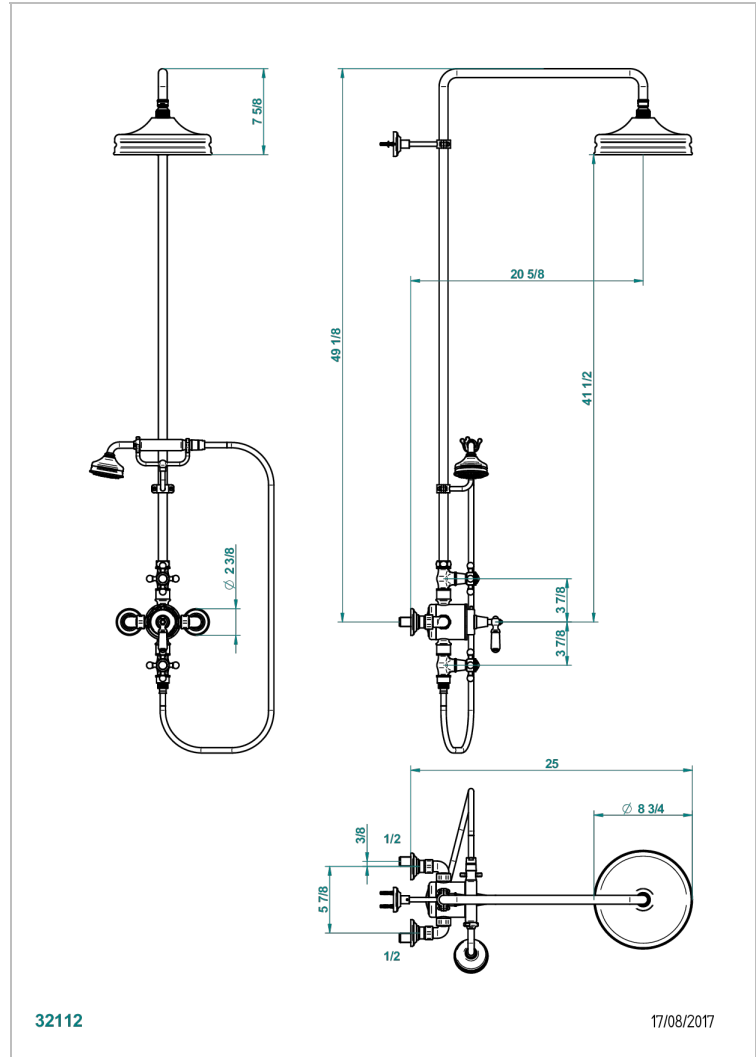

Wall mounted thermostatic shower mixer, shut off valves, exposed shower column, telephone shower, hose and wall mounted cradle - shower head 1/2" ø 220mm with Easyclean system -150 mm centres

32112

17/08/2017

CHARACTERISTIC

- Charleston
- Wall mounted thermostatic shower mixer, shut off valves, exposed shower column, telephone shower, hose and wall mounted cradle - shower head 1/2" ø 220mm with Easyclean system -150 mm centres

TECHNICAL SPECS

- Recommandé : 3 bars (max. 5 bars) - Advised : 43,5 psi (max. 72 psi)
- Pomme : 25 l/min à 3 bars - Douchette : 9,5 l/min à 3 bars
- Showerhead : 6.6 gpm at 43.5 psi - Handshower : 2.5 gpm at 43.5 psi

AVAILABLE FINITIONS

Antique nickel - H28
 Black ceram - D30
 Blush PVD - H62
 Brass color PVD - H49
 Brown bronze color PVD - F33
 Gold color PVD - H52

Graphite PVD - H64
 Lacquered light bronze - D01
 Matt Umber PVD - H67
 Matt blush PVD - H60
 Matt brass color PVD - H50
 Matt brown bronze color PVD - F34