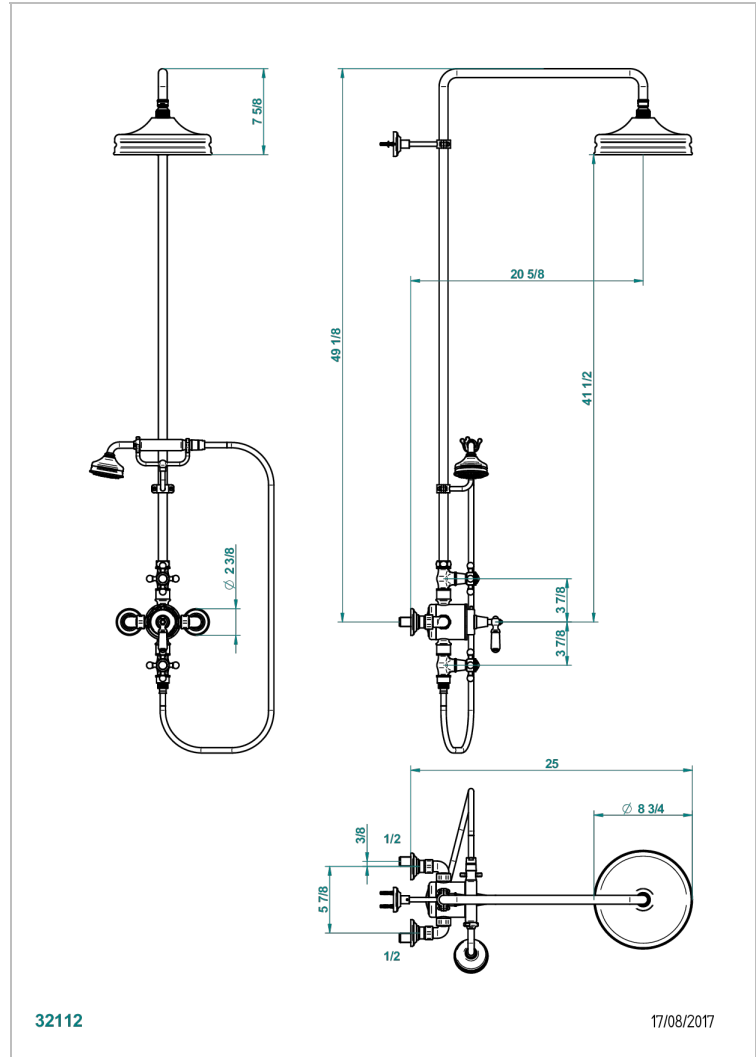

Wall mounted thermostatic shower mixer, shut off valves, exposed shower column, telephone shower, hose and wall mounted cradle - shower head 1/2" ø 220mm with Easyclean system -150 mm centres

CHARACTERISTIC

- Charleston
- Wall mounted thermostatic shower mixer, shut off valves, exposed shower column, telephone shower, hose and wall mounted cradle - shower head 1/2" ø 220mm with Easyclean system -150 mm centres

TECHNICAL SPECS

- Recommandé : 3 bars (max. 5 bars) - Advised : 43,5 psi (max. 72 psi)
- Pomme : 25 l/min à 3 bars - Douchette : 9,5 l/min à 3 bars
- Showerhead : 6.6 gpm at 43.5 psi - Handshower : 2.5 gpm at 43.5 psi

AVAILABLE FINITIONS

| | | | | |
|------------------------------|-----------------------------------|----------------------------------|--|--|
| Antique nickel - H28 | Graphite PVD - H64 | Matt chrome - C02 | Natural smoked Brass - A13 | Soft gold - F30 |
| Black ceram - D30 | Lacquered light bronze - D01 | Matt gold - F07 | Nickel color PVD - H55 | Soft matt gold - F31 |
| Blush PVD - H62 | Matt Umber PVD - H67 | Matt gold color PVD - H53 | Polished chrome (color finish) - A02 | Umber PVD - H66 |
| Brass color PVD - H49 | Matt blush PVD - H60 | Matt graphite PVD - H65 | Polished chrome / Polished gold (color finish) - G02 | Varnished matt antique red copper (color finish) - H07 |
| Brown bronze color PVD - F33 | Matt brass color PVD - H50 | Matt nickel (color finish) - C01 | Polished gold (color finish) - F01 | |
| Gold color PVD - H52 | Matt brown bronze color PVD - F34 | Matt nickel color PVD - H56 | Polished nickel - B01 | |