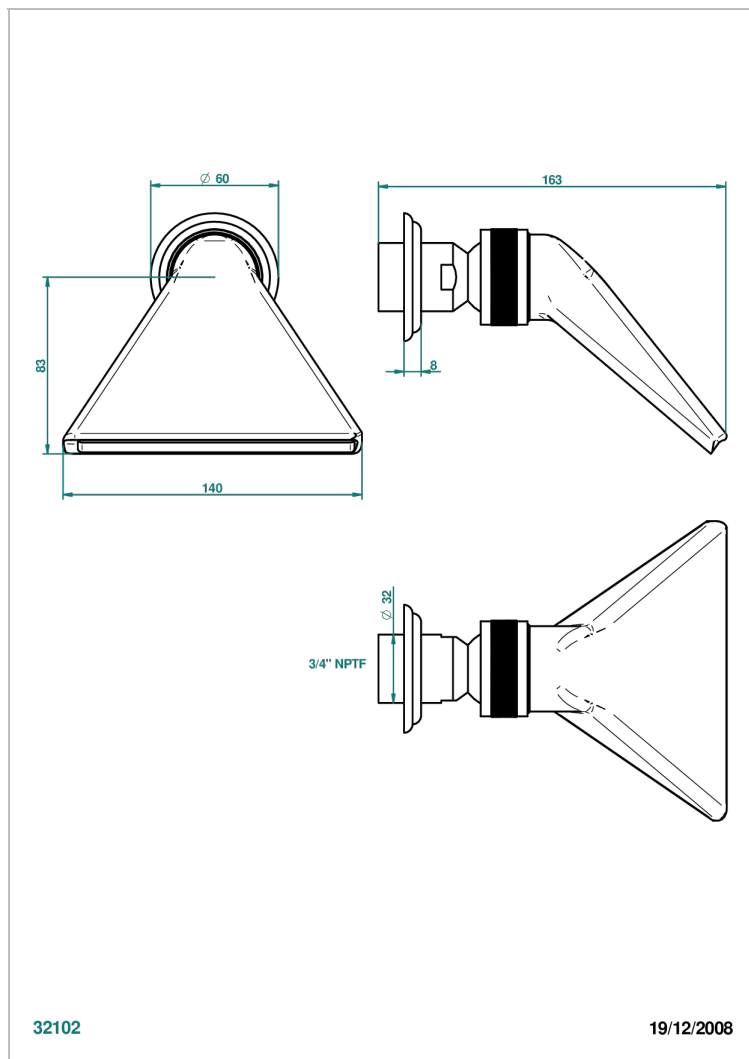

TROCADERO LAPIS LAZULI

U7B-3640/US

Shower head, cast deluge with 3/4" connection

THG[®]
PARIS

32102

19/12/2008

CHARACTERISTIC

- Trocadéro Lapis Lazuli
- Shower head, cast deluge with 3/4" connection