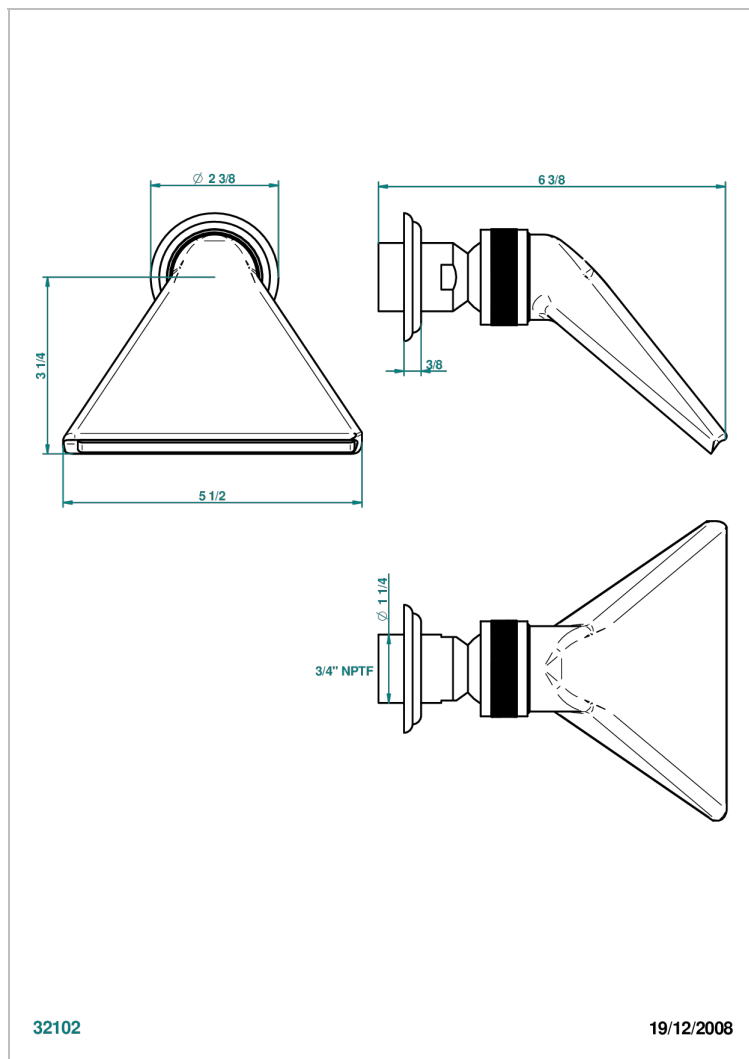

# TROCADERO LAPIS LAZULI

U7B-3640/US

Shower head, cast deluge with 3/4" connection

THG<sup>®</sup>  
PARIS

## CARACTERÍSTICAS

- Trocadero Lapis Lazuli
- Shower head, cast deluge with 3/4" connection