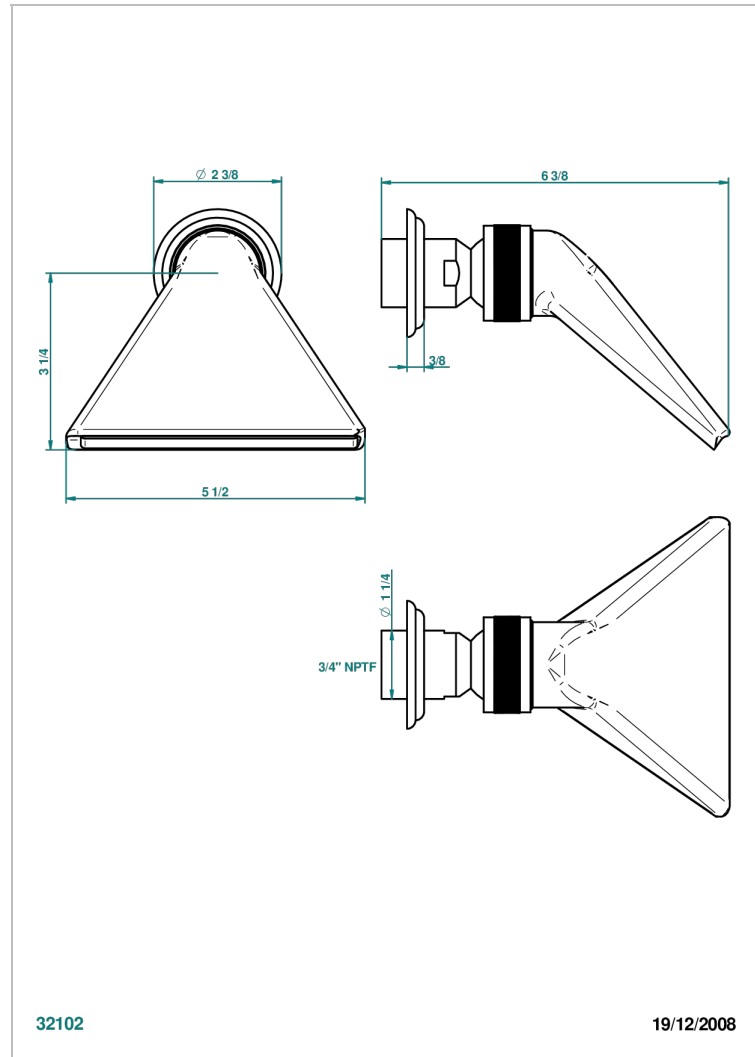

TROCADERO LAPIS LAZULI

U7B-3640/US

Shower head, cast deluge with 3/4" connection

THG[®]
PARIS

32102

19/12/2008

CHARACTERISTIC

- Trocadéro Lapis Lazuli
- Shower head, cast deluge with 3/4" connection