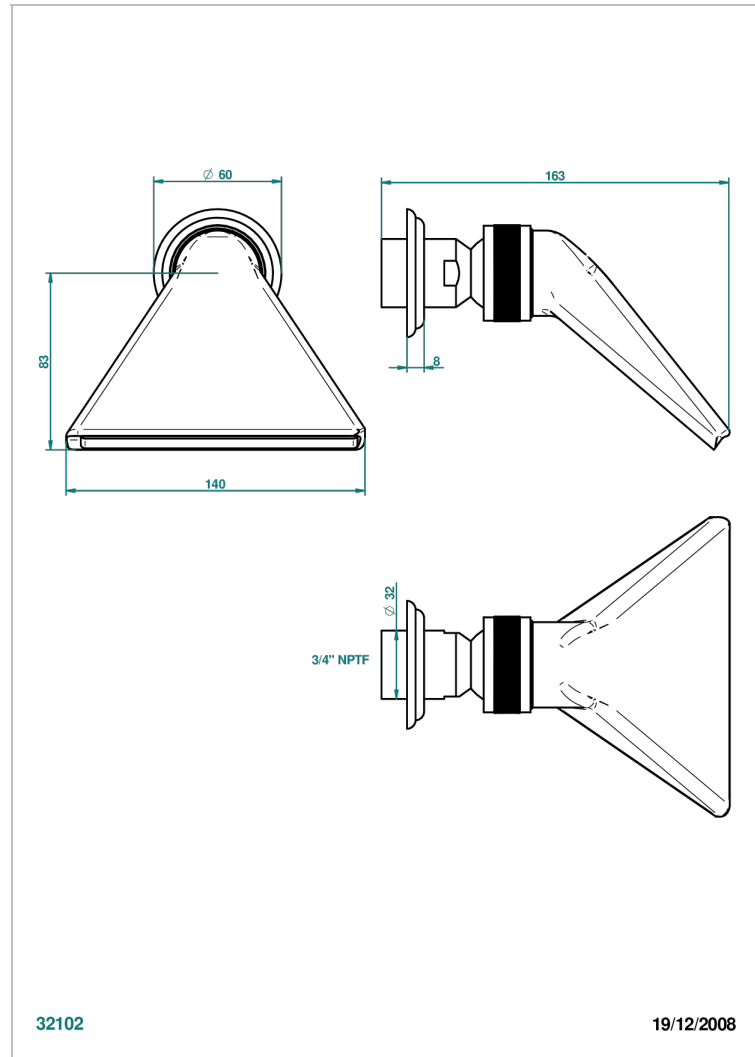

# SUN DRAGON

U5D-3640/US

Shower head, cast deluge with 3/4" connection

THG<sup>®</sup>  
PARIS

## CHARACTERISTIC

- Sun Dragon
- Shower head, cast deluge with 3/4" connection