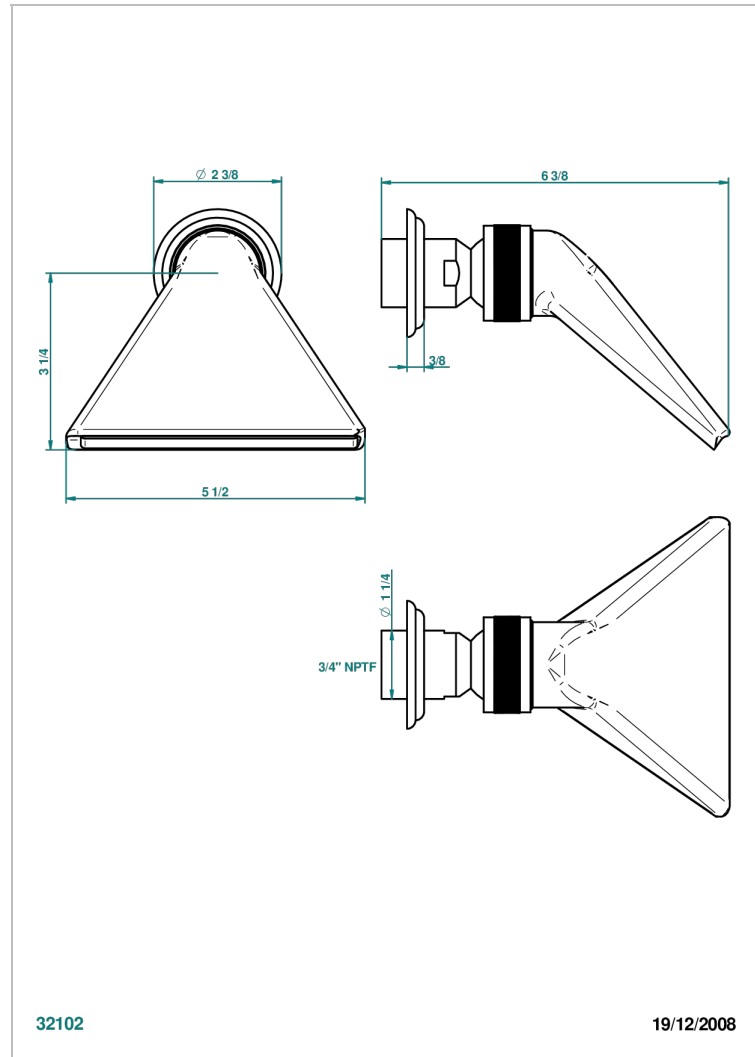

SUN DRAGON

U5D-3640/US

Shower head, cast deluge with 3/4" connection

THG[®]
PARIS

CHARACTERISTIC

- Sun Dragon
- Shower head, cast deluge with 3/4" connection

AVAILABLE FINITIONS

Black ceram - D30
Blush PVD - H62
Brass color PVD - H49
Brown bronze color PVD - F33
Chrome polished - A02
Chrome polished / gold polished - G02