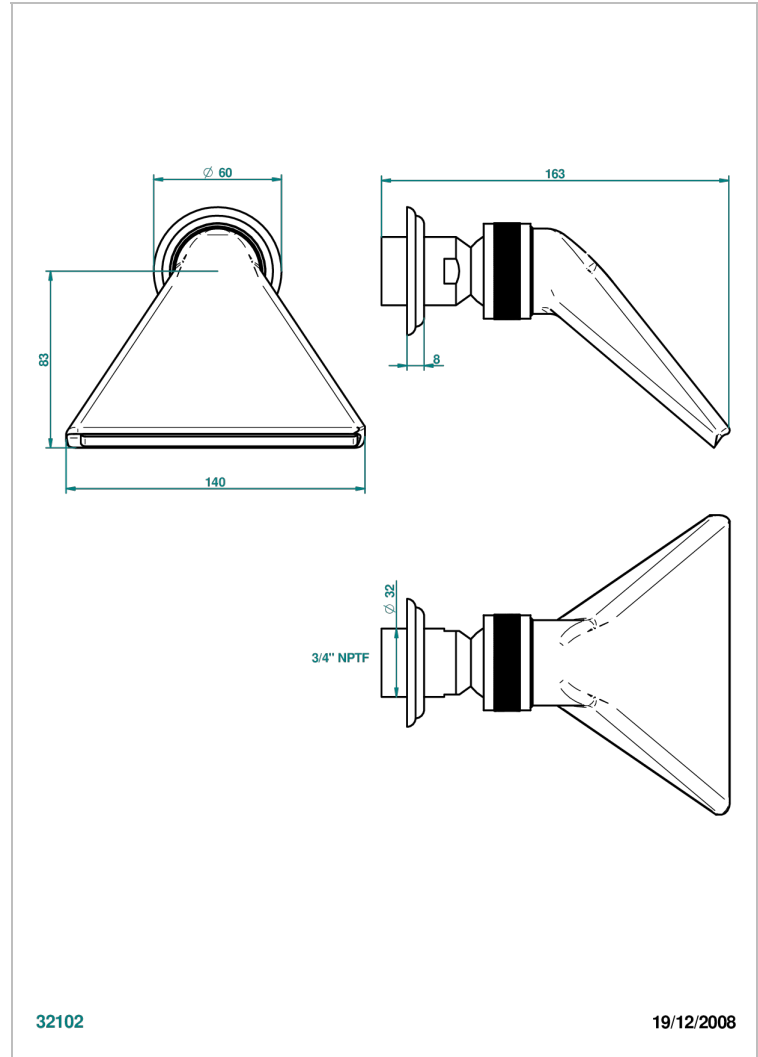

FLORE

U5A-3640/US

Shower head, cast deluge with 3/4" connection

THG[®]
PARIS

CARACTERÍSTICAS

- Flore
- Shower head, cast deluge with 3/4" connection

ACABADOS DISPONIBLES

Bronce claro - D01
Cerámica negra mate - D30
Cobre viejo mate - H07
Cromo - A02
Cromo / dorado - G02
Cromo mate - C02