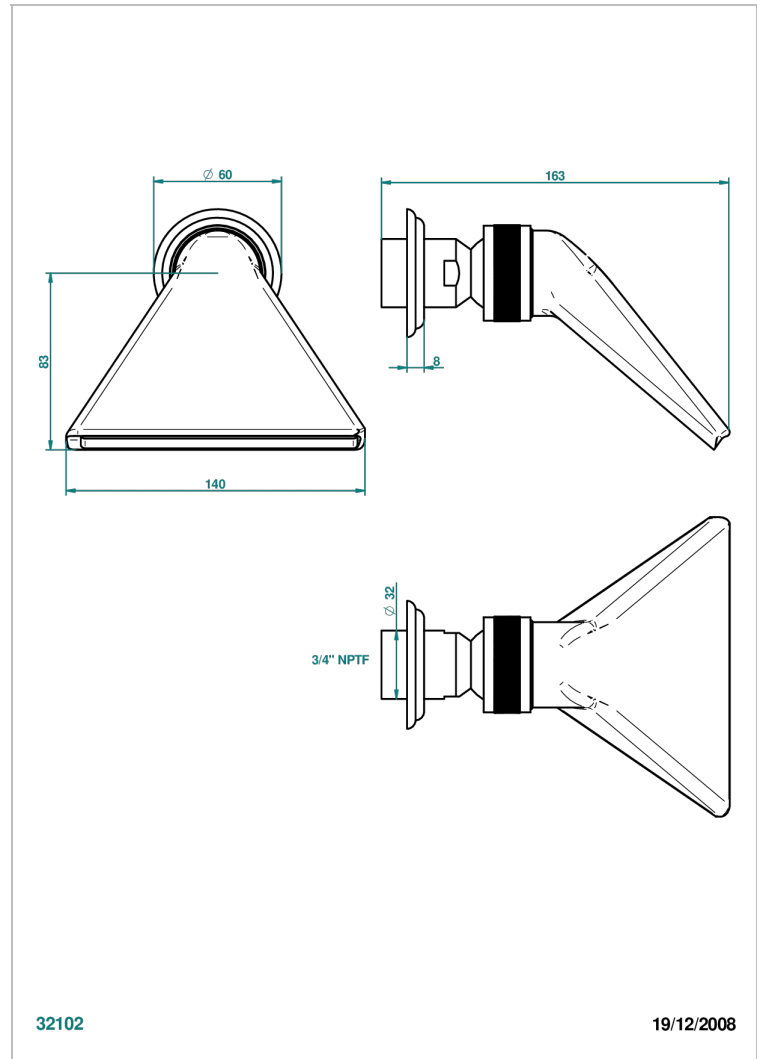

FLORE

U5A-3640/US

Shower head, cast deluge with 3/4" connection

THG[®]
PARIS

CHARACTERISTIC

- Flore
- Shower head, cast deluge with 3/4" connection

AVAILABLE FINITIONS

Black ceram - D30
Blush PVD - H62
Brass color PVD - H49
Brown bronze color PVD - F33
Chrome polished - A02
Chrome polished / gold polished - G02