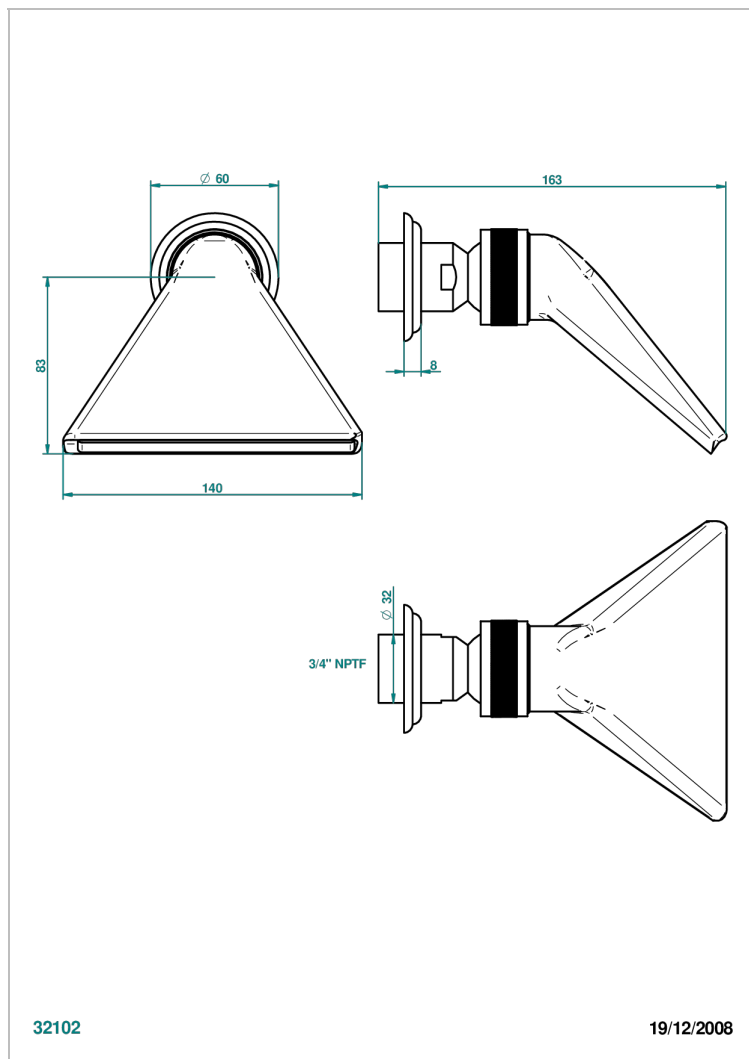

# CHEVERNY ONICE NEGRO

U1V-3640/US

Shower head, cast deluge with 3/4" connection

THG<sup>®</sup>  
PARIS

## CARACTERÍSTICAS

- Cheverny Onice negro
- Shower head, cast deluge with 3/4" connection