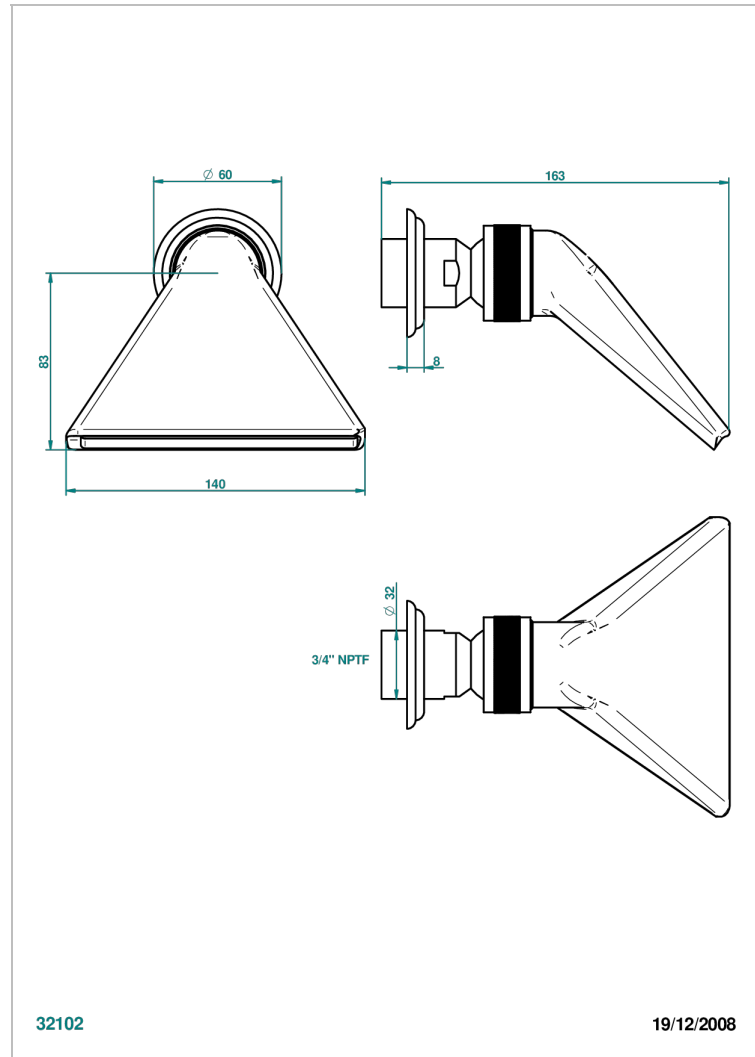

CHEVERNY BLACK ONYX

U1V-3640/US

Shower head, cast deluge with 3/4" connection

THG[®]
PARIS

CHARACTERISTIC

- Cheverny black Onyx
- Shower head, cast deluge with 3/4" connection

AVAILABLE FINITIONS

Black ceram - D30
Blush PVD - H62
Brass color PVD - H49
Brown bronze color PVD - F33
Chrome polished - A02
Chrome polished / gold polished - G02