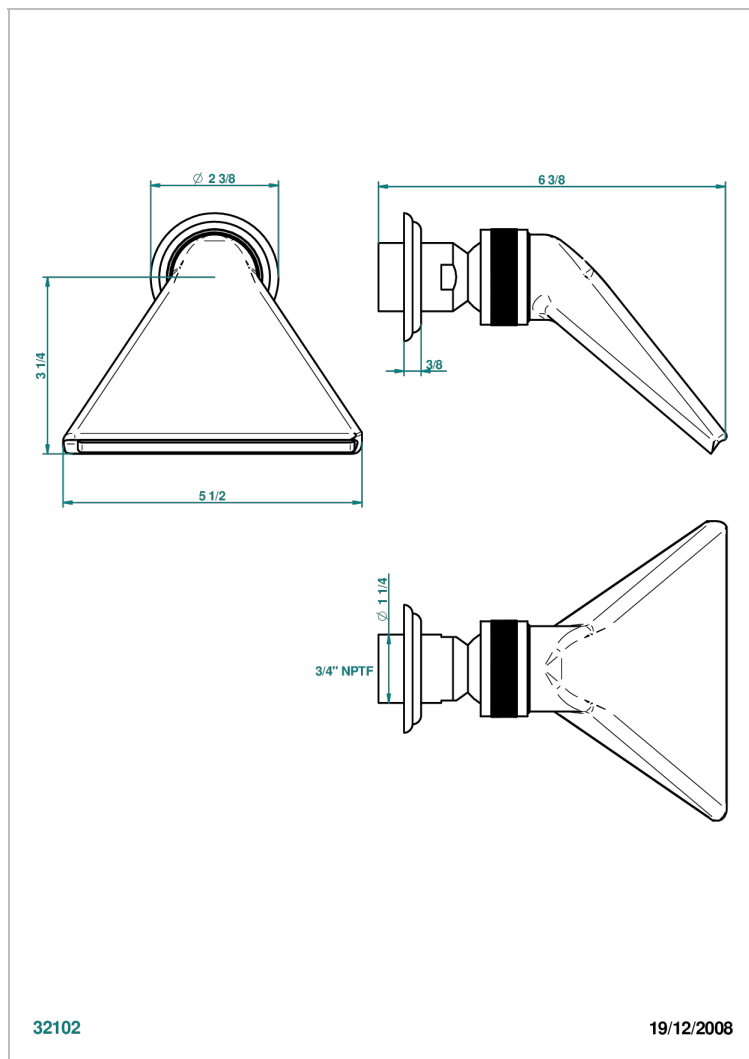

# CHEVERNY ONICE NEGRO

U1V-3640/US

Shower head, cast deluge with 3/4" connection

THG<sup>®</sup>  
PARIS

## CARACTERÍSTICAS

- Cheverny Onice negro
- Shower head, cast deluge with 3/4" connection