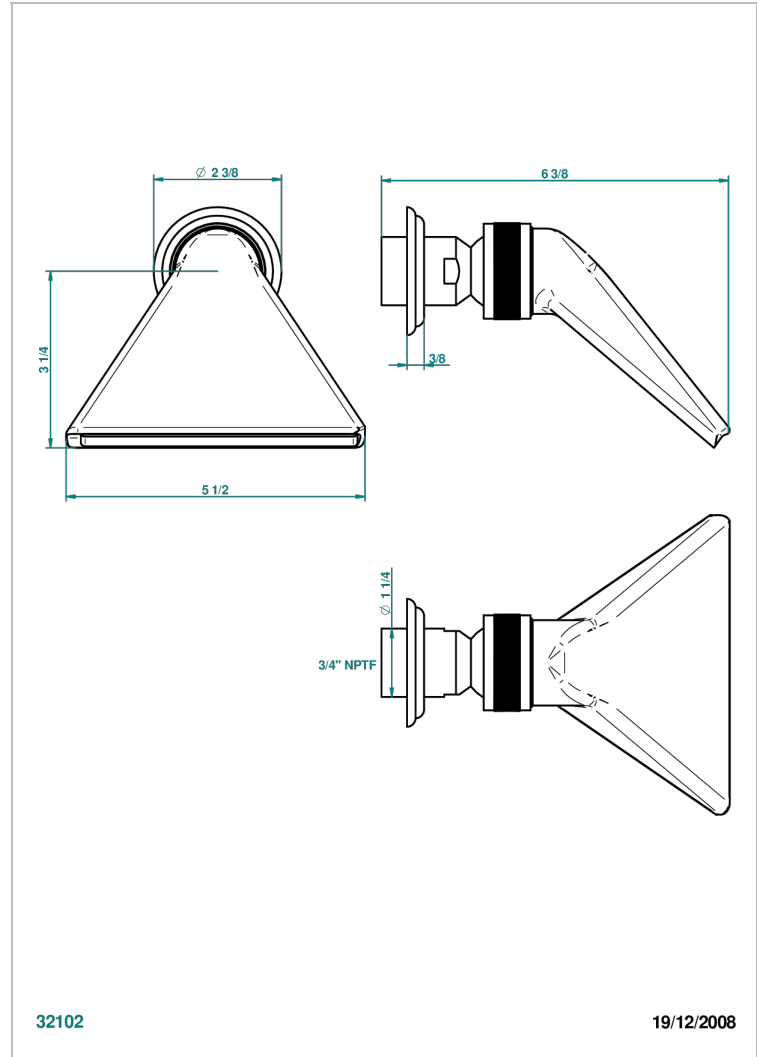

CHEVERNY BLACK ONYX

U1V-3640/US

Shower head, cast deluge with 3/4" connection

THG[®]
PARIS

CHARACTERISTIC

- Cheverny black Onyx
- Shower head, cast deluge with 3/4" connection

AVAILABLE FINITIONS

Black ceram - D30
Blush PVD - H62
Brass color PVD - H49
Brown bronze color PVD - F33
Chrome polished - A02
Chrome polished / gold polished - G02