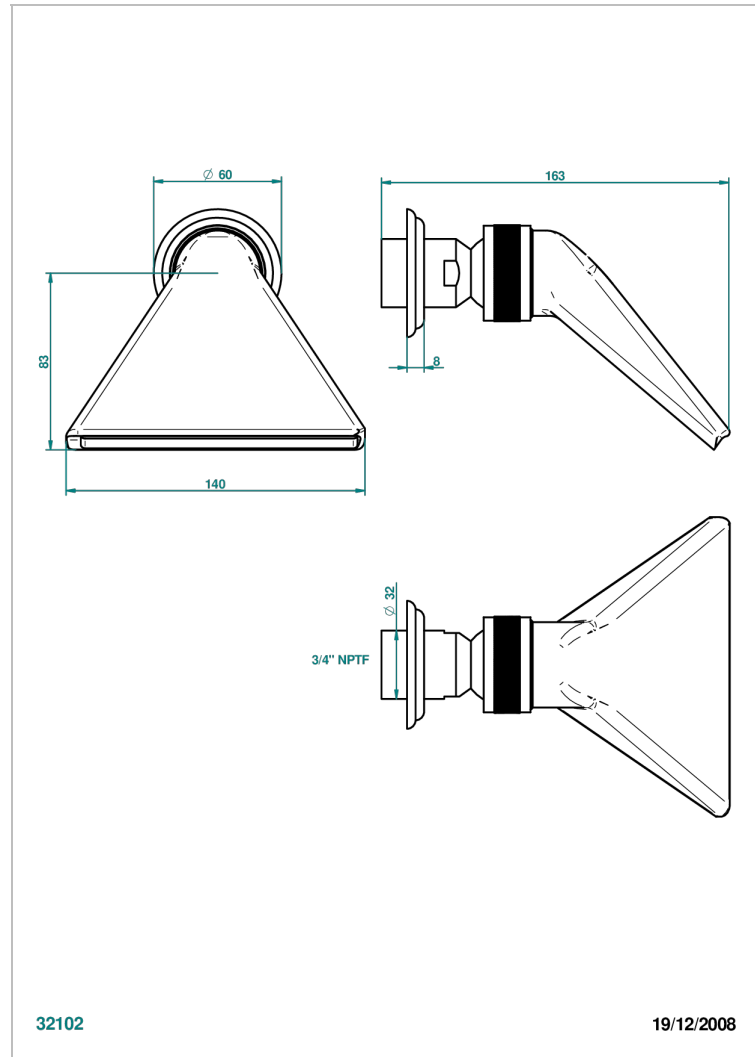

SULLY WHITE ONYX

U1S-3640/US

Shower head, cast deluge with 3/4" connection

THG[®]
PARIS

32102

19/12/2008

CHARACTERISTIC

- Sully white onyx
- Shower head, cast deluge with 3/4" connection