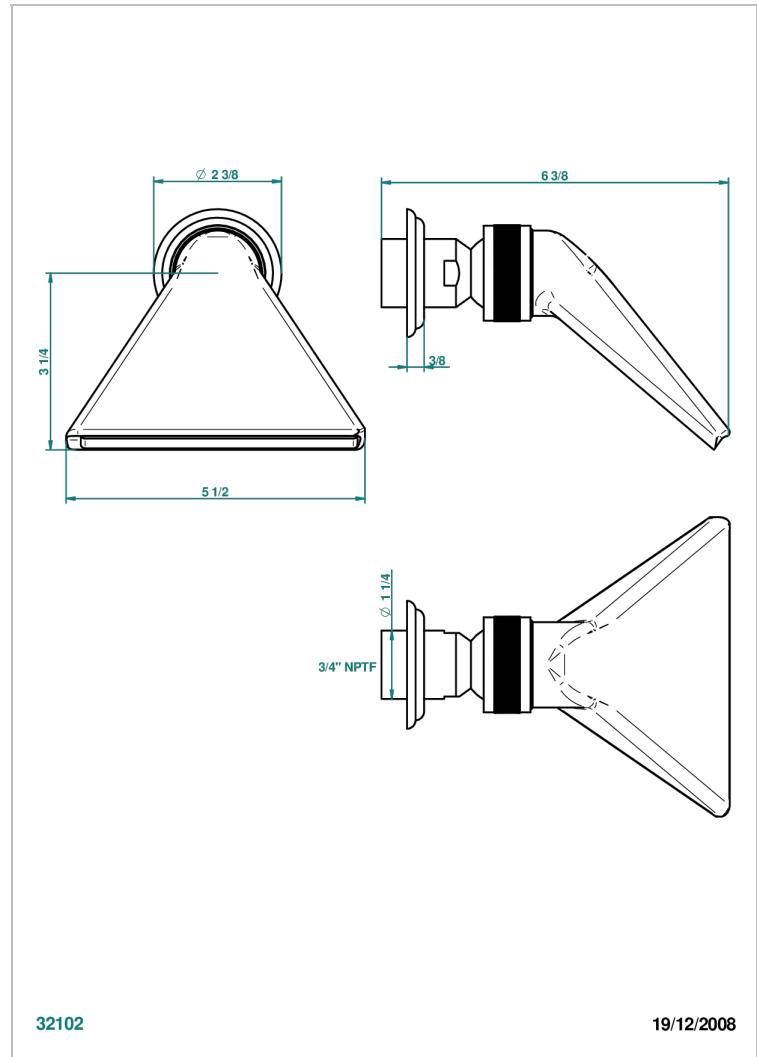

SULLY WHITE ONYX

U1S-3640/US

Shower head, cast deluge with 3/4" connection

THG[®]
PARIS

CHARACTERISTIC

- Sully white onyx
- Shower head, cast deluge with 3/4" connection

AVAILABLE FINITIONS

Black ceram - D30
Blush PVD - H62
Brass color PVD - H49
Brown bronze color PVD - F33
Chrome polished - A02
Chrome polished / gold polished - G02