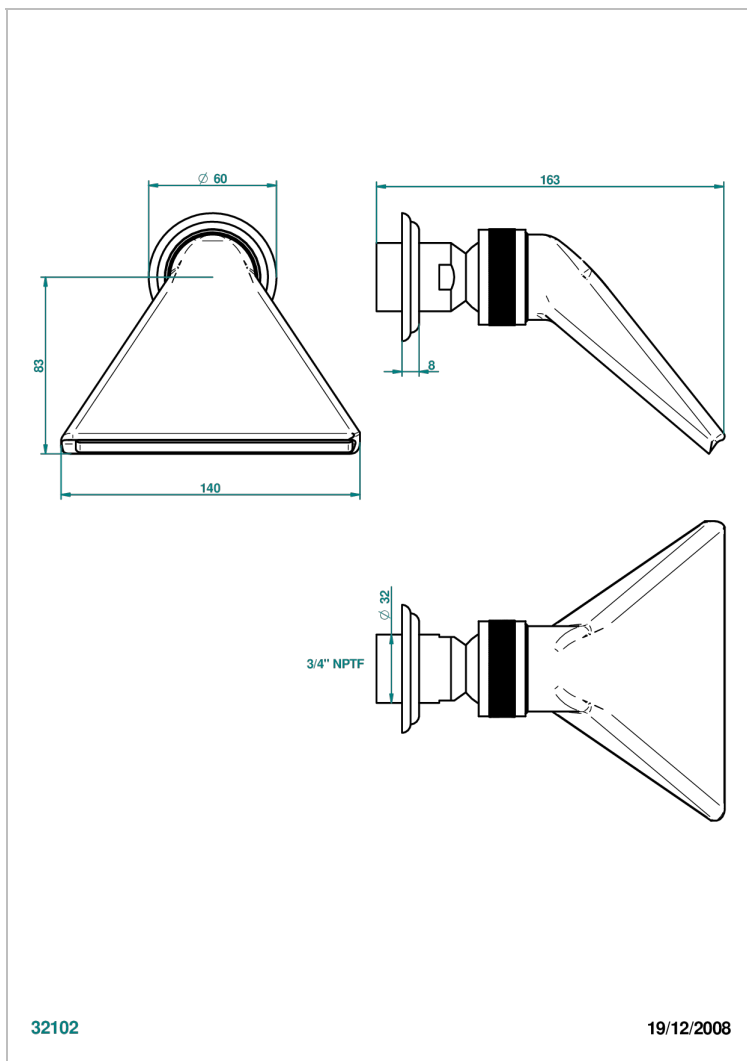

# MANDARINE CRISTALLIA DIAMANT

U1K-3640/US

Shower head, cast deluge with 3/4" connection

THG<sup>®</sup>  
PARIS

## CARACTERÍSTICAS

- Mandarine Cristallia Diamant
- Shower head, cast deluge with 3/4" connection