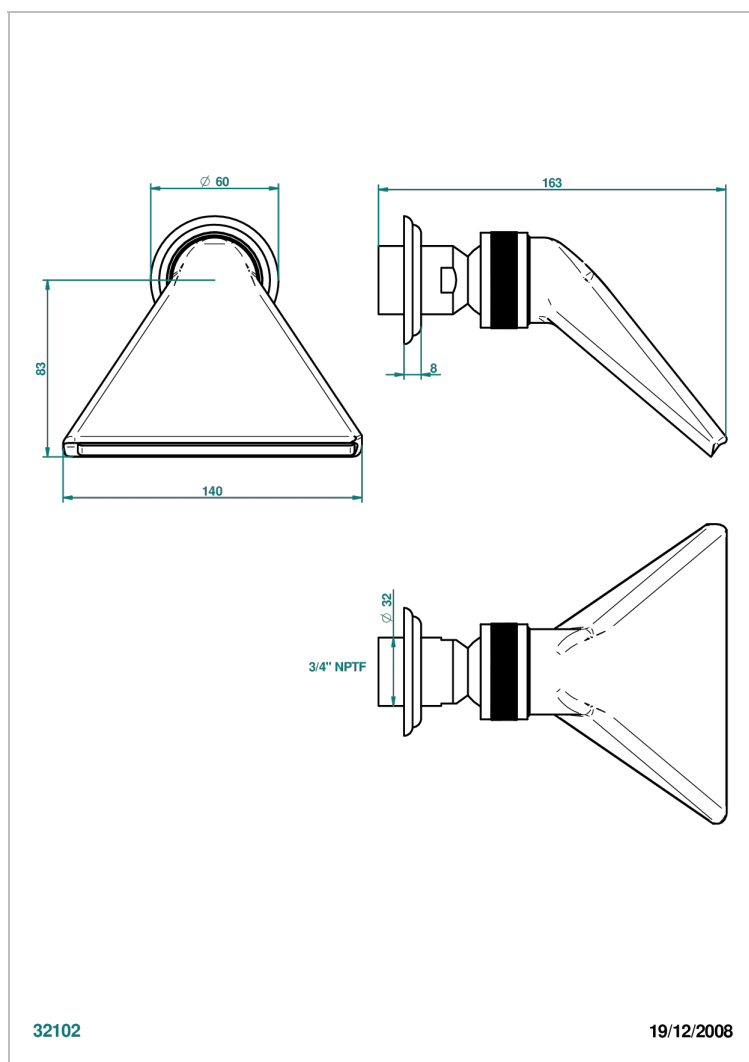

MANDARINE CRISTALLIA DIAMANT

U1K-3640/US

Shower head, cast deluge with 3/4" connection

THG[®]
PARIS

CHARACTERISTIC

- Mandarine Cristallia Diamant
- Shower head, cast deluge with 3/4" connection

AVAILABLE FINITIONS