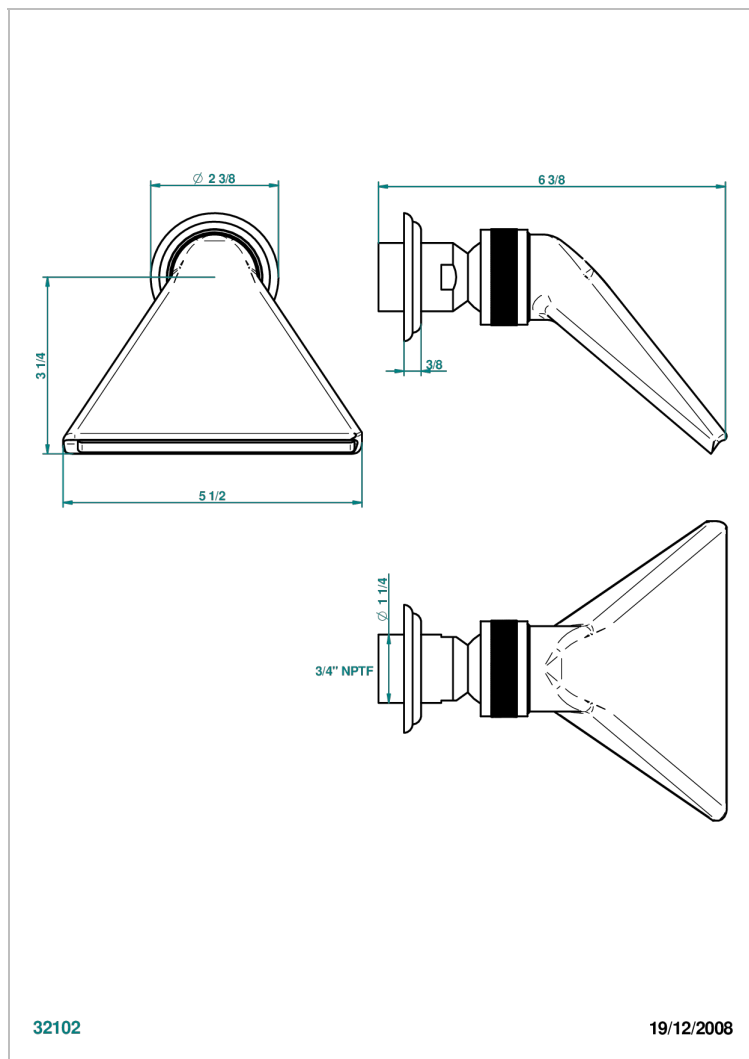

MANDARINE CRISTALLIA DIAMANT

U1K-3640/US

Shower head, cast deluge with 3/4" connection

THG[®]
PARIS

CARACTERÍSTICAS

- Mandarine Cristallia Diamant
- Shower head, cast deluge with 3/4" connection

ACABADOS DISPONIBLES