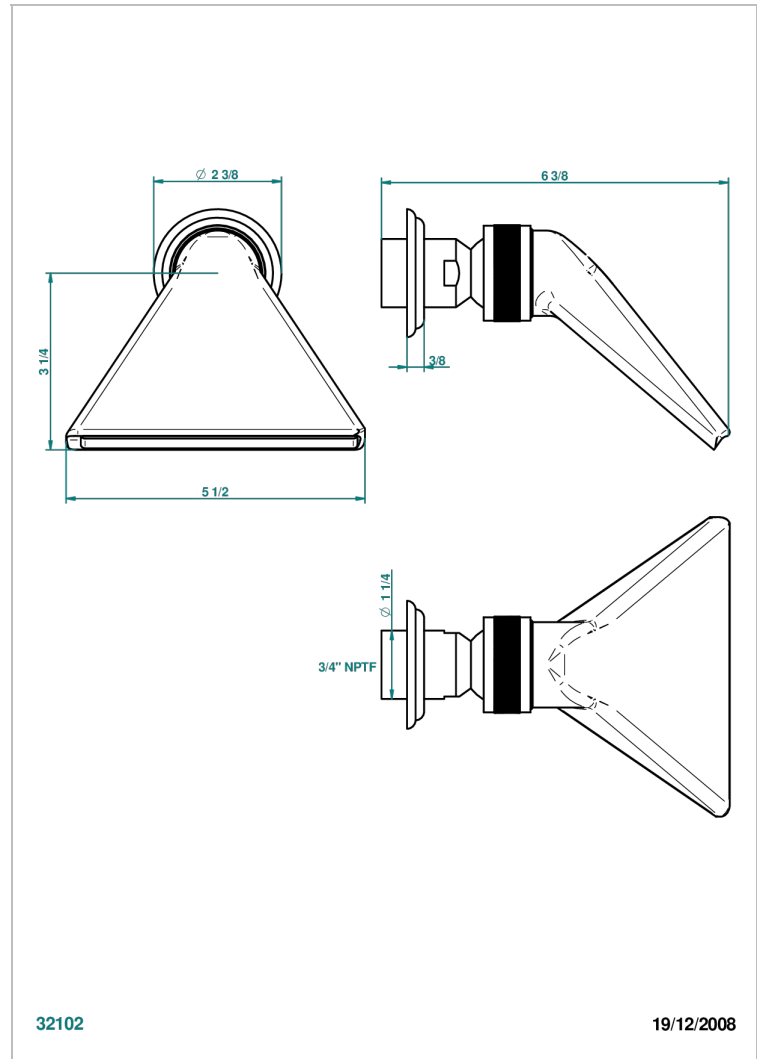

MANDARINE CRISTALLIA DIAMANT

U1K-3640/US

Shower head, cast deluge with 3/4" connection

THG[®]
PARIS

CHARACTERISTIC

- Mandarine Cristallia Diamant
- Shower head, cast deluge with 3/4" connection

AVAILABLE FINITIONS