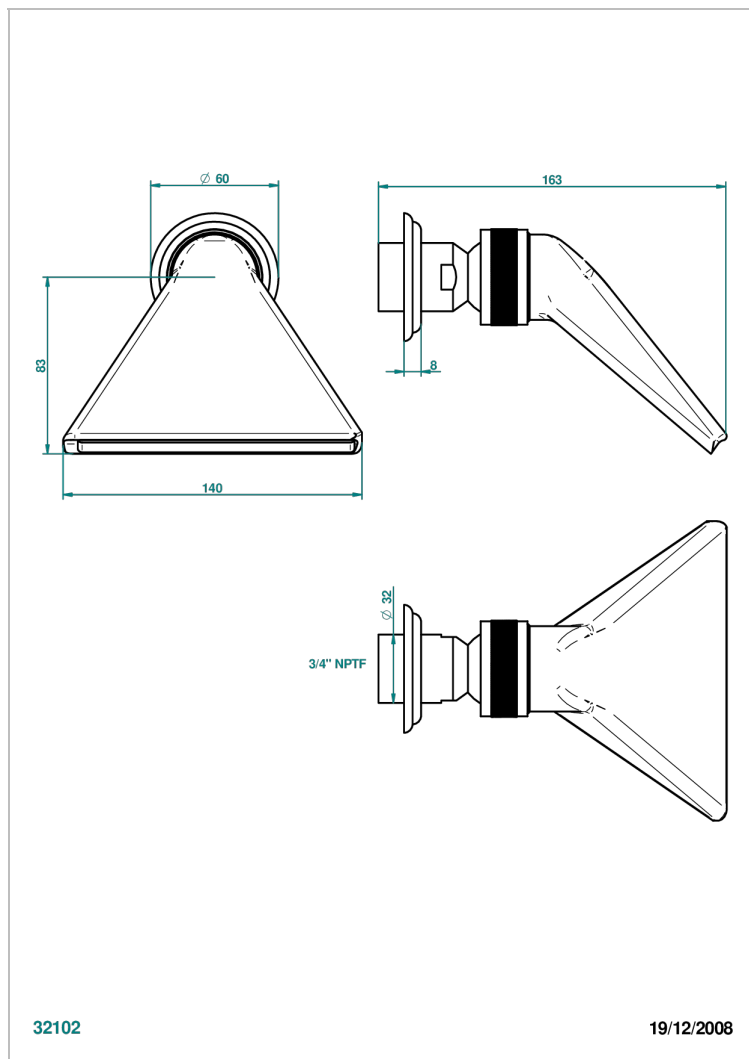

MANDARINE CRISTAL SATINADO

U1E-3640/US

Shower head, cast deluge with 3/4" connection

THG[®]
PARIS

CARACTERÍSTICAS

- Mandarine cristal satinado
- Shower head, cast deluge with 3/4" connection

ACABADOS DISPONIBLES