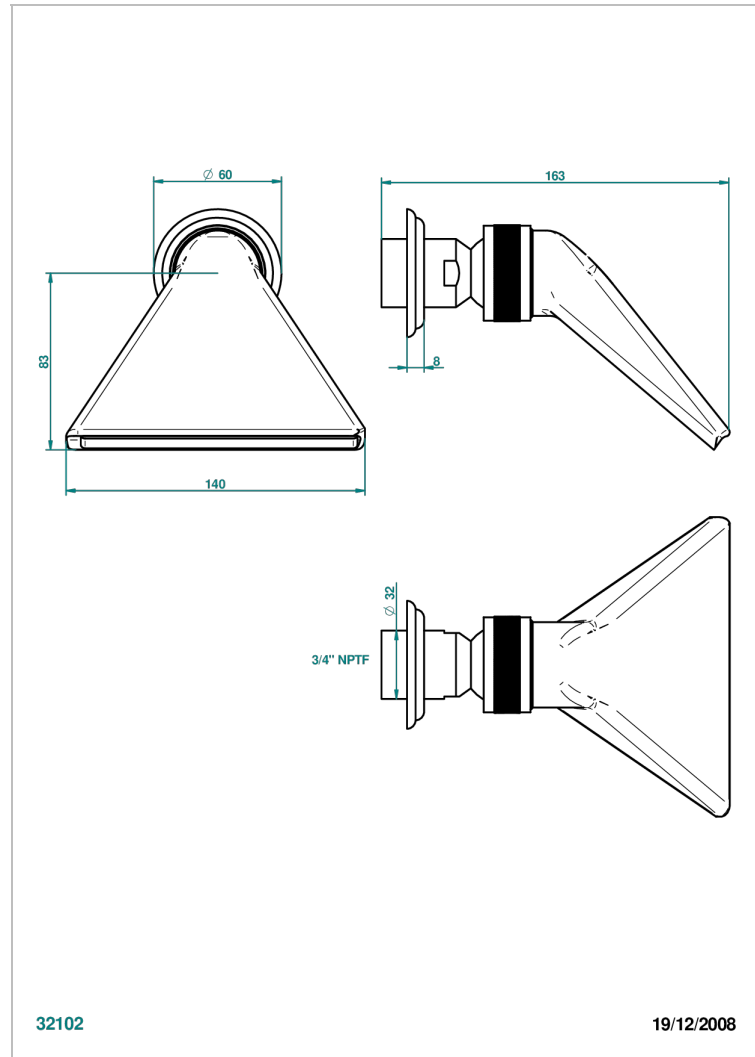

# MANDARINE SATINY CRYSTAL

U1E-3640/US

Shower head, cast deluge with 3/4" connection

THG<sup>®</sup>  
PARIS

## CHARACTERISTIC

- Mandarin Satiny crystal
- Shower head, cast deluge with 3/4" connection