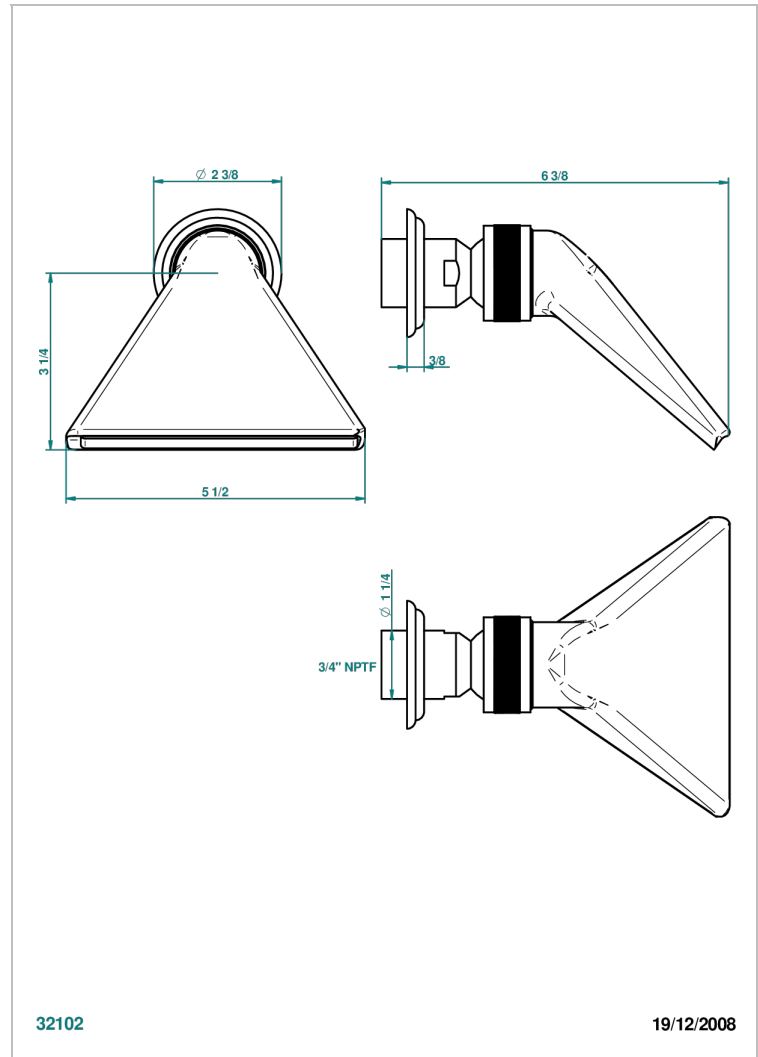

# MANDARINE CRISTAL SATINADO

U1E-3640/US

Shower head, cast deluge with 3/4" connection

THG<sup>®</sup>  
PARIS

32102

19/12/2008

## CARACTERÍSTICAS

- Mandarine cristal satinado
- Shower head, cast deluge with 3/4" connection