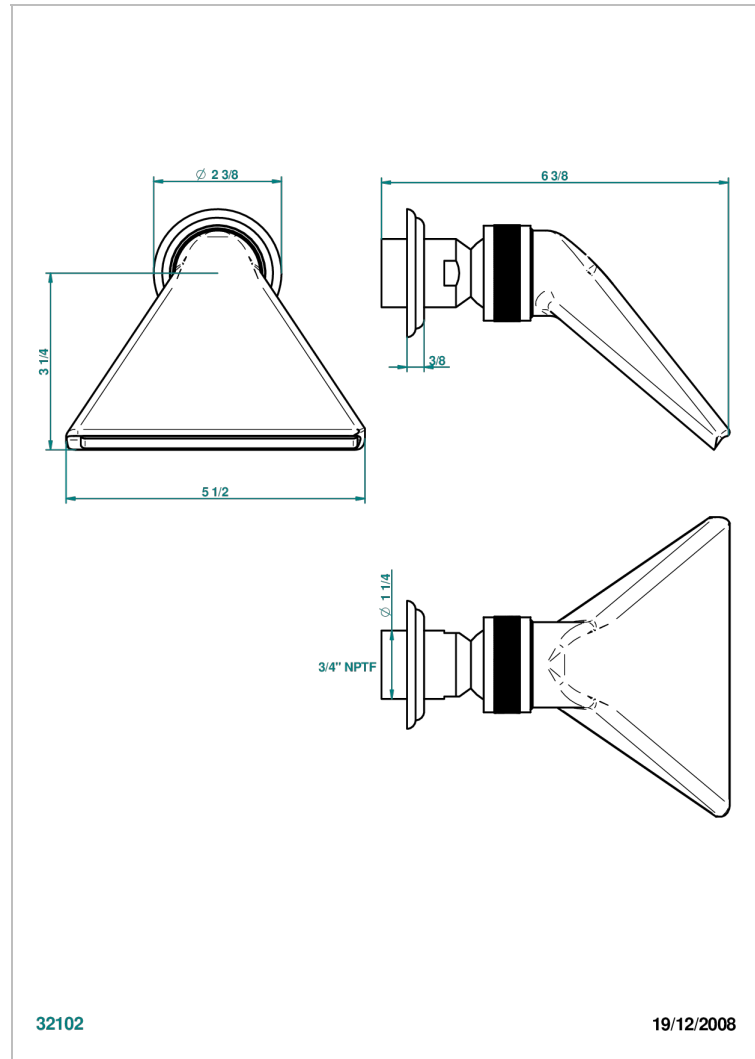

# MANDARINE SATINY CRYSTAL

U1E-3640/US

Shower head, cast deluge with 3/4" connection

THG<sup>®</sup>  
PARIS

## CHARACTERISTIC

- Mandarin Satiny crystal
- Shower head, cast deluge with 3/4" connection