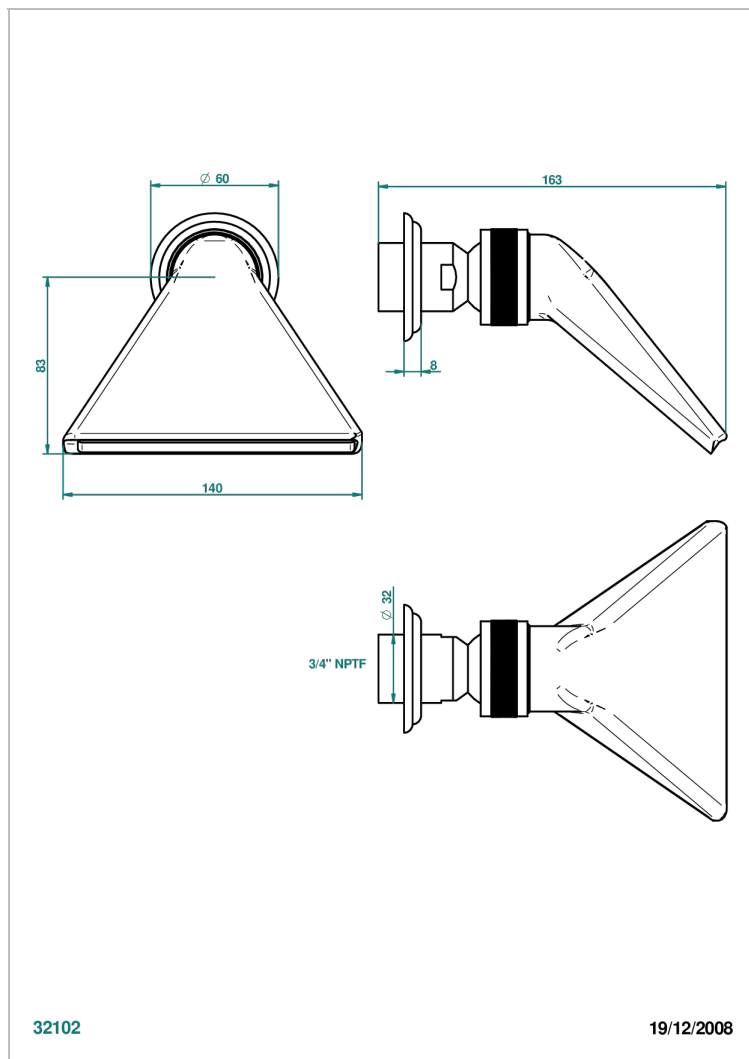

MANDARINE CRISTAL CLARO

UID-3640/US

Shower head, cast deluge with 3/4" connection

THG[®]
PARIS

CARACTERÍSTICAS

- Mandarine cristal claro
- Shower head, cast deluge with 3/4" connection

ACABADOS DISPONIBLES

Bronce claro - D01
Cerámica negra mate - D30
Cobre viejo mate - H07
Cromo - A02
Cromo / dorado - G02
Cromo mate - C02