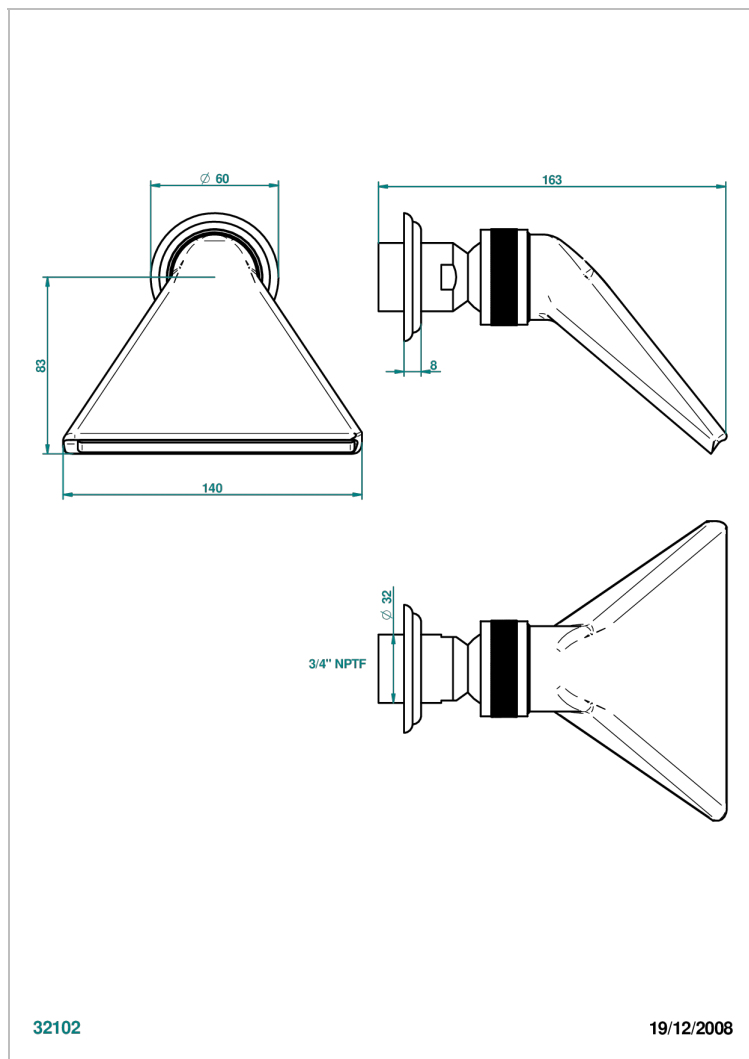

# MANDARINE CLEAR CRYSTAL

U1D-3640/US

Shower head, cast deluge with 3/4" connection

THG<sup>®</sup>  
PARIS

## CHARACTERISTIC

- Mandarin Clear crystal
- Shower head, cast deluge with 3/4" connection