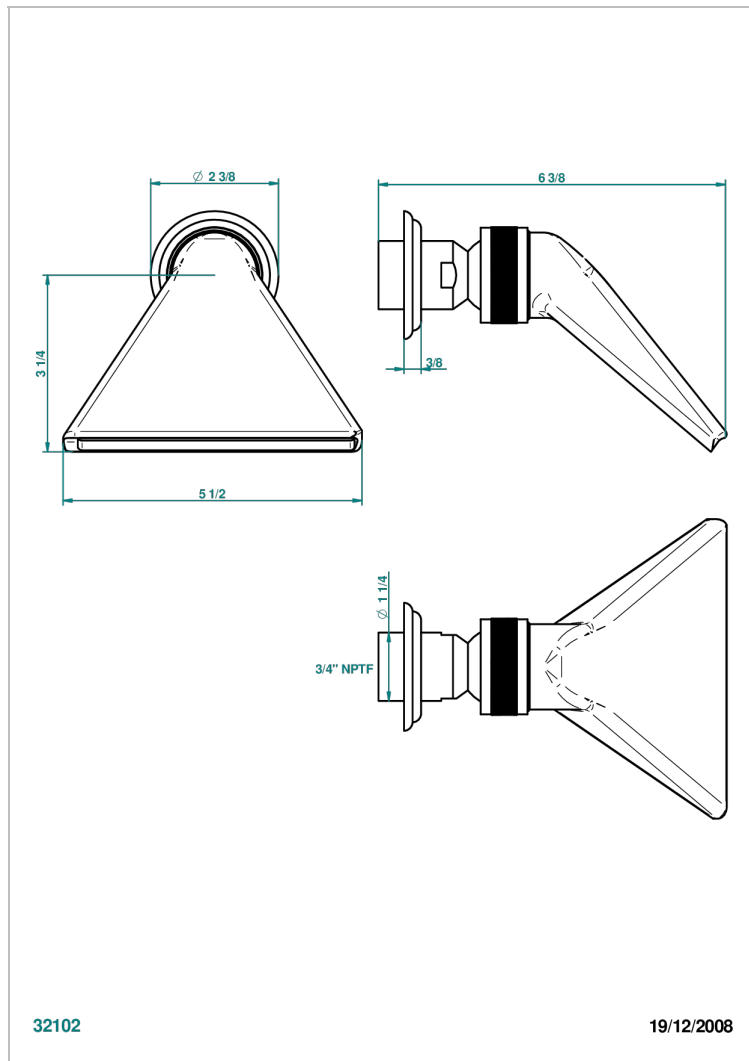

MANDARINE CRISTAL CLARO

UID-3640/US

Shower head, cast deluge with 3/4" connection

THG[®]
PARIS

CARACTERÍSTICAS

- Mandarine cristal claro
- Shower head, cast deluge with 3/4" connection

ACABADOS DISPONIBLES

Bronce claro - D01
Cerámica negra mate - D30
Cobre viejo mate - H07
Cromo - A02
Cromo / dorado - G02
Cromo mate - C02