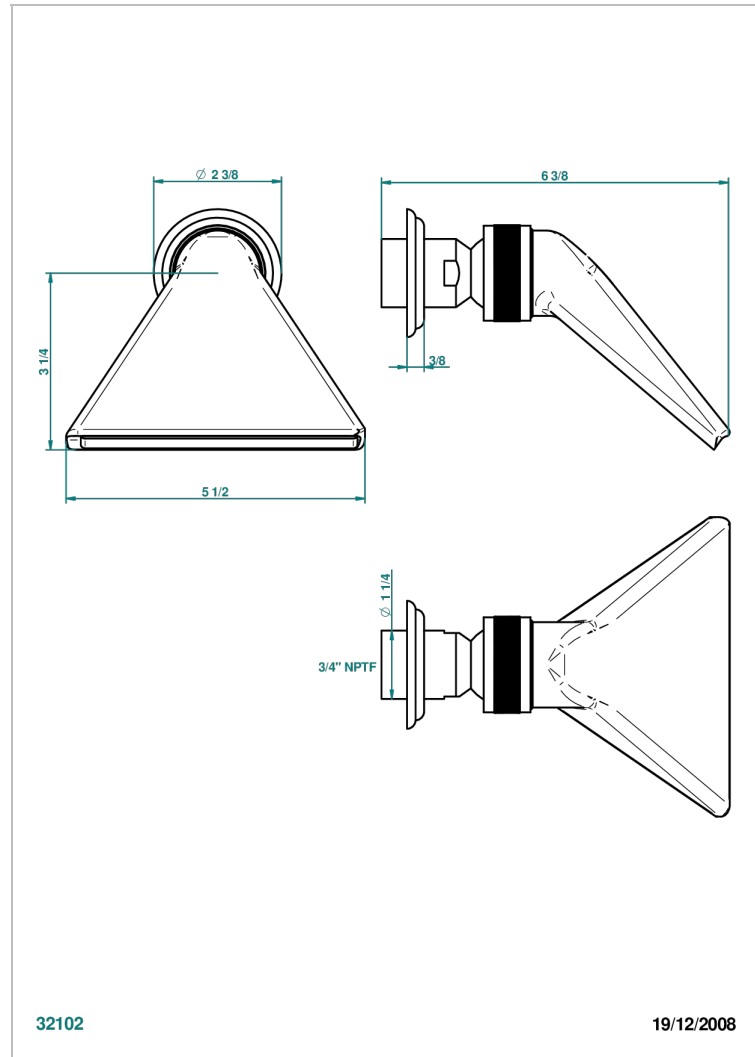

MANDARINE CLEAR CRYSTAL

U1D-3640/US

Shower head, cast deluge with 3/4" connection

THG[®]
PARIS

CHARACTERISTIC

- Mandarin Clear crystal
- Shower head, cast deluge with 3/4" connection

AVAILABLE FINITIONS

Black ceram - D30
Blush PVD - H62
Brass color PVD - H49
Brown bronze color PVD - F33
Chrome polished - A02
Chrome polished / gold polished - G02