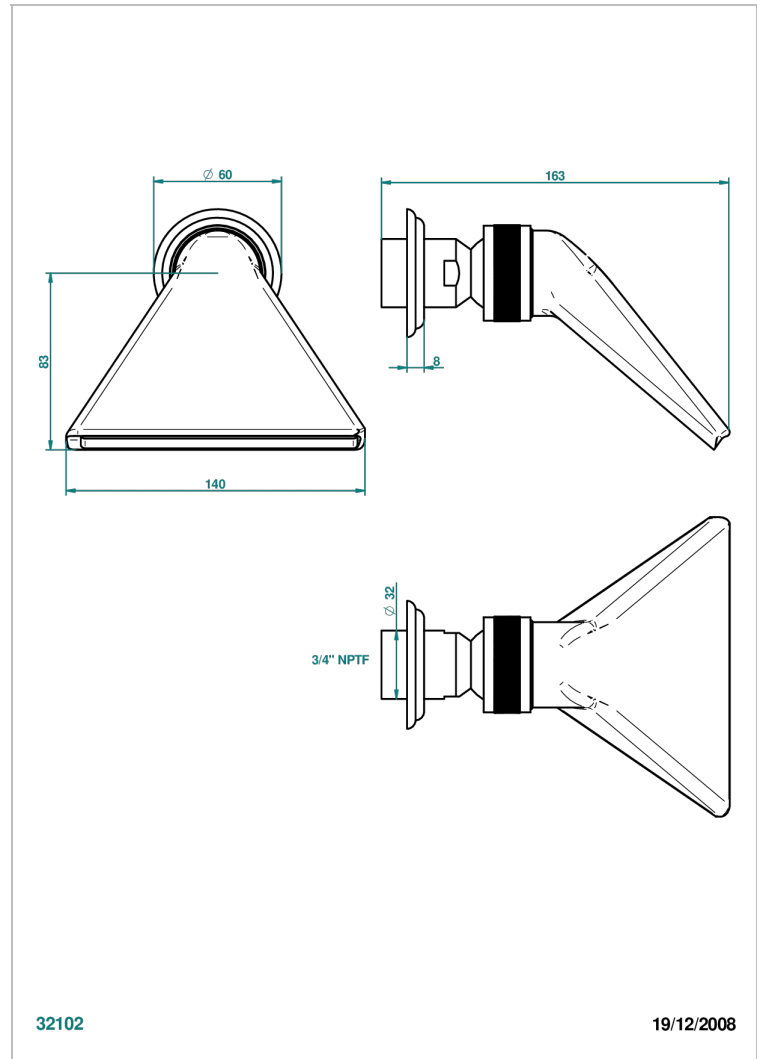

MANDARINE METAL

U1A-3640/US

Shower head, cast deluge with 3/4" connection

THG[®]
PARIS

CARACTERÍSTICAS

- Mandarin Metal
- Shower head, cast deluge with 3/4" connection

ACABADOS DISPONIBLES

Bronce claro - D01
Cerámica negra mate - D30
Cobre viejo mate - H07
Cromo - A02
Cromo / dorado - G02
Cromo mate - C02