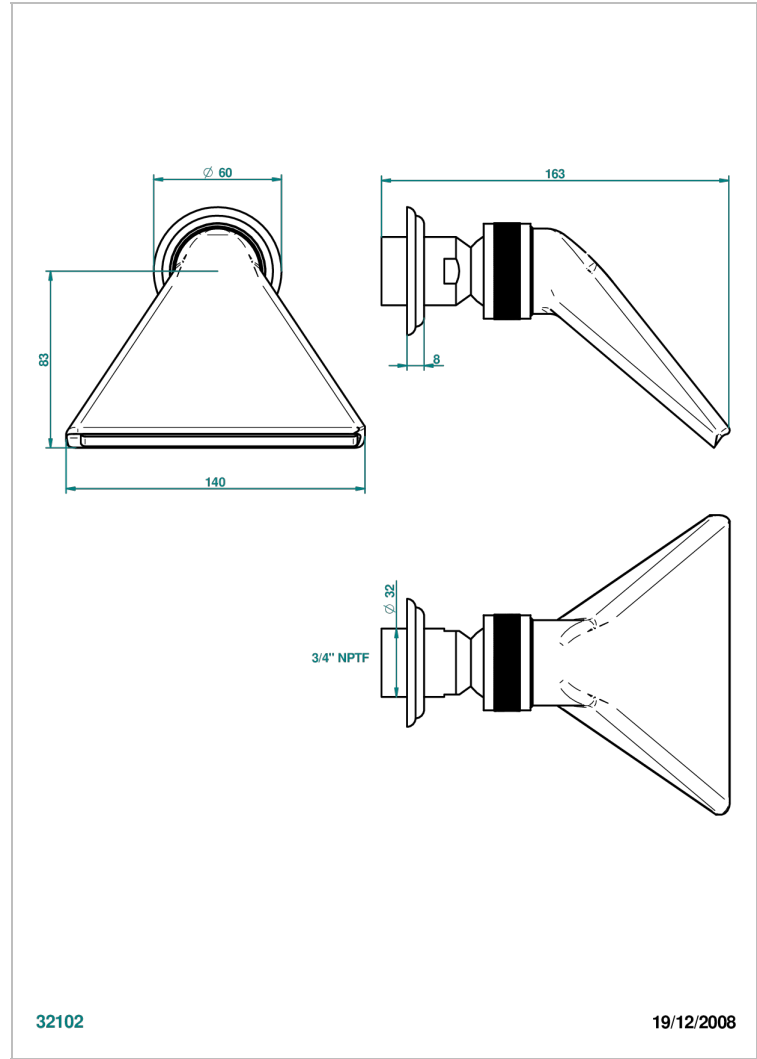

MANDARINE METAL

U1A-3640/US

Shower head, cast deluge with 3/4" connection

THG[®]
PARIS

CHARACTERISTIC

- Mandarin Metal
- Shower head, cast deluge with 3/4" connection

AVAILABLE FINITIONS

Black ceram - D30
Blush PVD - H62
Brass color PVD - H49
Brown bronze color PVD - F33
Chrome polished - A02
Chrome polished / gold polished - G02