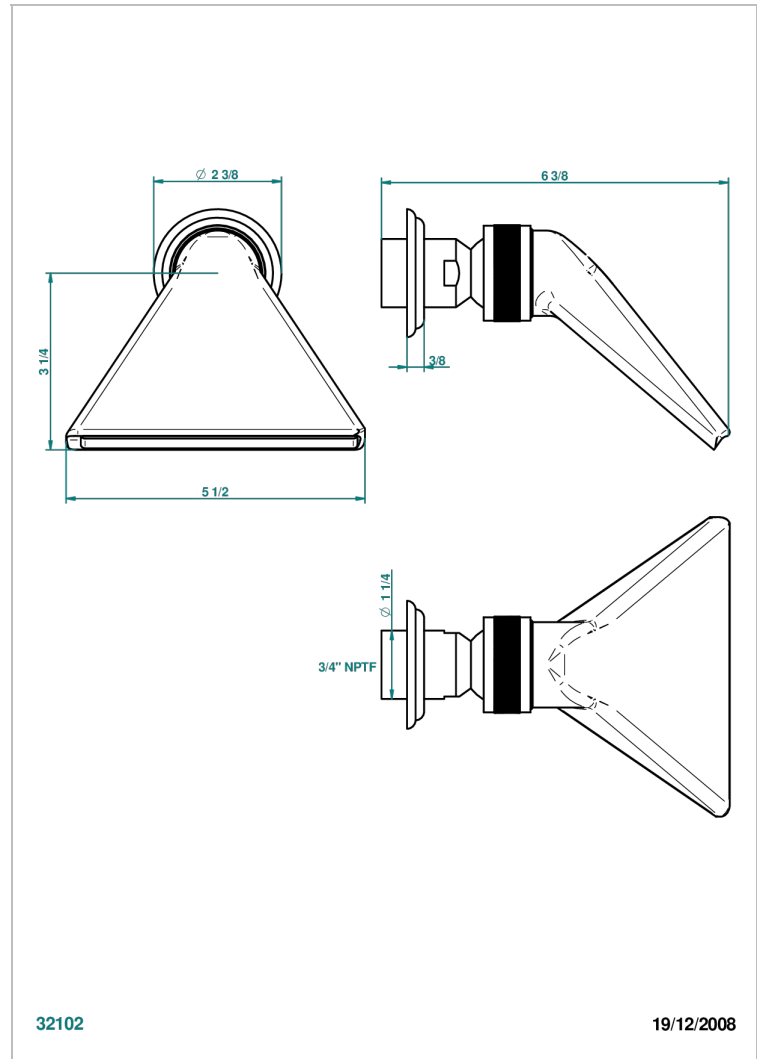

MANDARINE METAL

U1A-3640/US

Shower head, cast deluge with 3/4" connection

THG[®]
PARIS

CARACTERÍSTICAS

- Mandarin Metal
- Shower head, cast deluge with 3/4" connection

ACABADOS DISPONIBLES

Bronce claro - D01
Cerámica negra mate - D30
Cobre viejo mate - H07
Cromo - A02
Cromo / dorado - G02
Cromo mate - C02