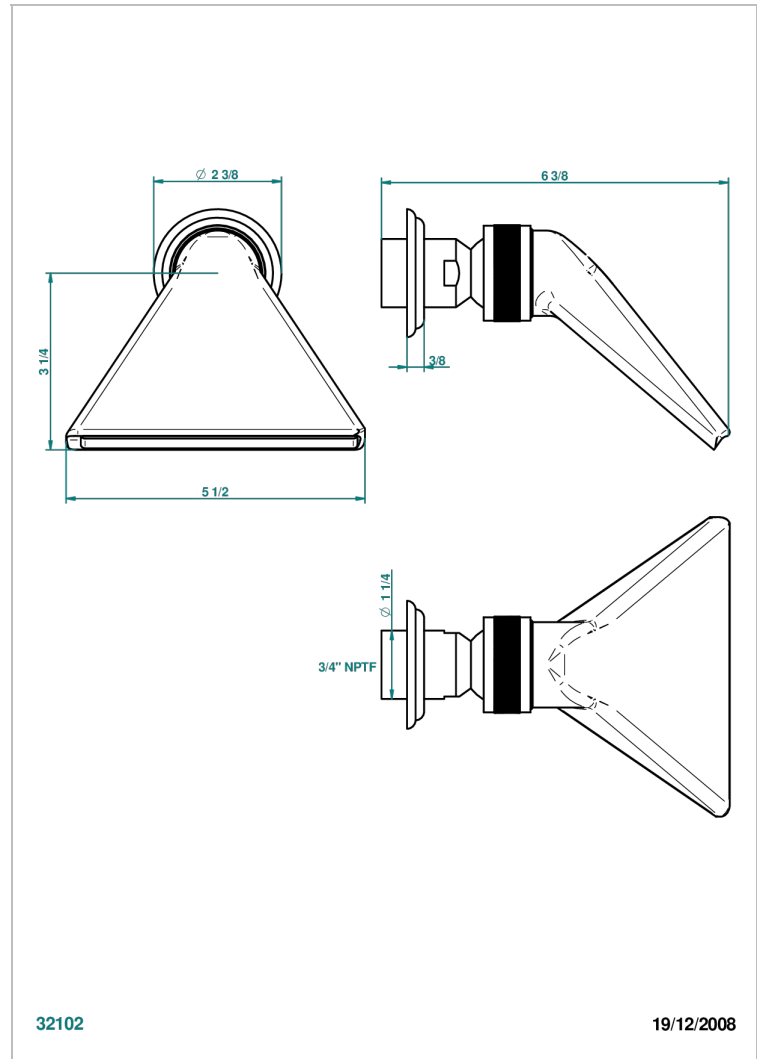

MANDARINE METAL

U1A-3640/US

Shower head, cast deluge with 3/4" connection

THG[®]
PARIS

CHARACTERISTIC

- Mandarin Metal
- Shower head, cast deluge with 3/4" connection

AVAILABLE FINITIONS

Black ceram - D30
Blush PVD - H62
Brass color PVD - H49
Brown bronze color PVD - F33
Chrome polished - A02
Chrome polished / gold polished - G02