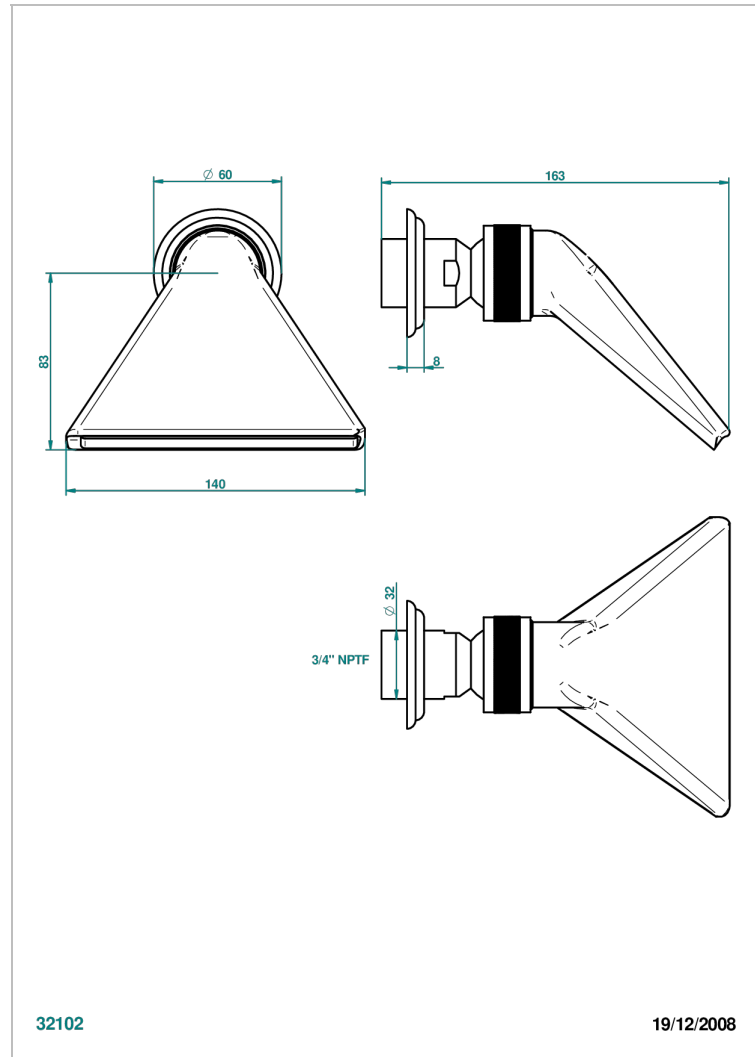

JAIPUR METAL

A9F-3640/US

Shower head, cast deluge with 3/4" connection

CHARACTERISTIC

- Jaipur Metal
- Shower head, cast deluge with 3/4" connection

AVAILABLE FINITIONS

Black ceram - D30
Blush PVD - H62
Brass color PVD - H49
Brown bronze color PVD - F33
Chrome polished - A02
Chrome polished / gold polished - G02