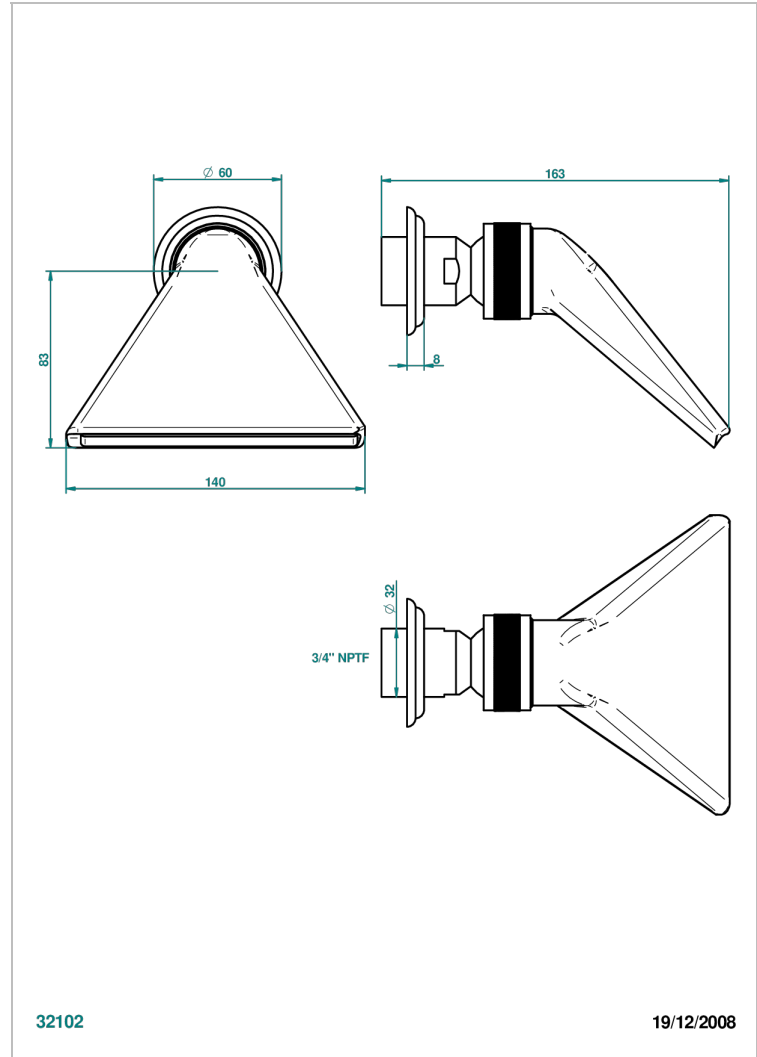

JAIPUR ONICE NEGRO

A9C-3640/US

Shower head, cast deluge with 3/4" connection

THG[®]
PARIS

CARACTERÍSTICAS

- Jaipur Onice Negro
- Shower head, cast deluge with 3/4" connection

ACABADOS DISPONIBLES

Bronce claro - D01
Cerámica negra mate - D30
Cobre viejo mate - H07
Cromo - A02
Cromo / dorado - G02
Cromo mate - C02