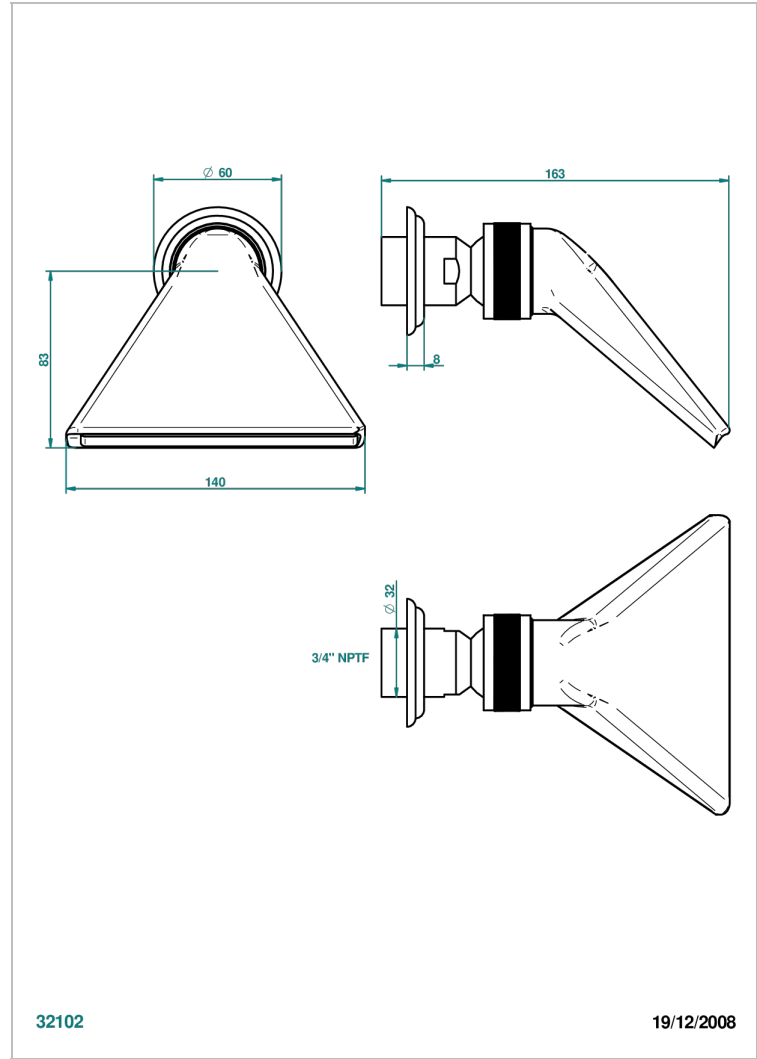

# JAIPUR BLACK ONYX

A9C-3640/US

Shower head, cast deluge with 3/4" connection

## CHARACTERISTIC

- Jaipur Black Onyx
- Shower head, cast deluge with 3/4" connection