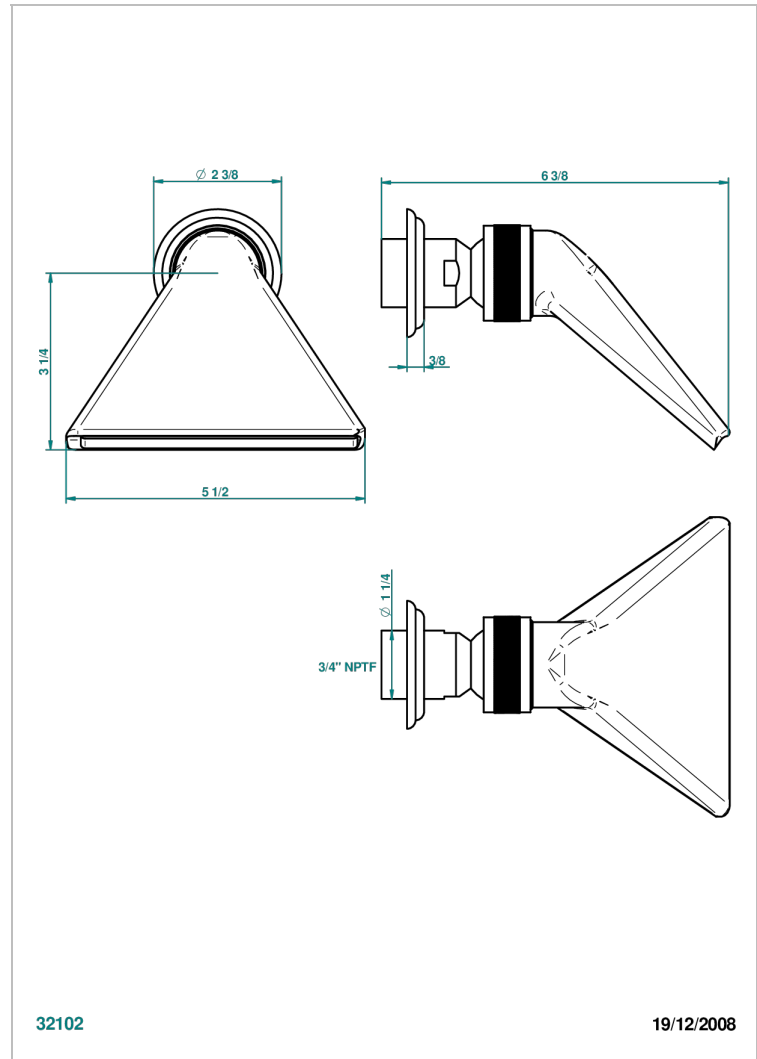

JAIPUR ONICE NEGRO

A9C-3640/US

Shower head, cast deluge with 3/4" connection

THG[®]
PARIS

CARACTERÍSTICAS

- Jaipur Onice Negro
- Shower head, cast deluge with 3/4" connection

ACABADOS DISPONIBLES

Bronce claro - D01
Cerámica negra mate - D30
Cobre viejo mate - H07
Cromo - A02
Cromo / dorado - G02
Cromo mate - C02