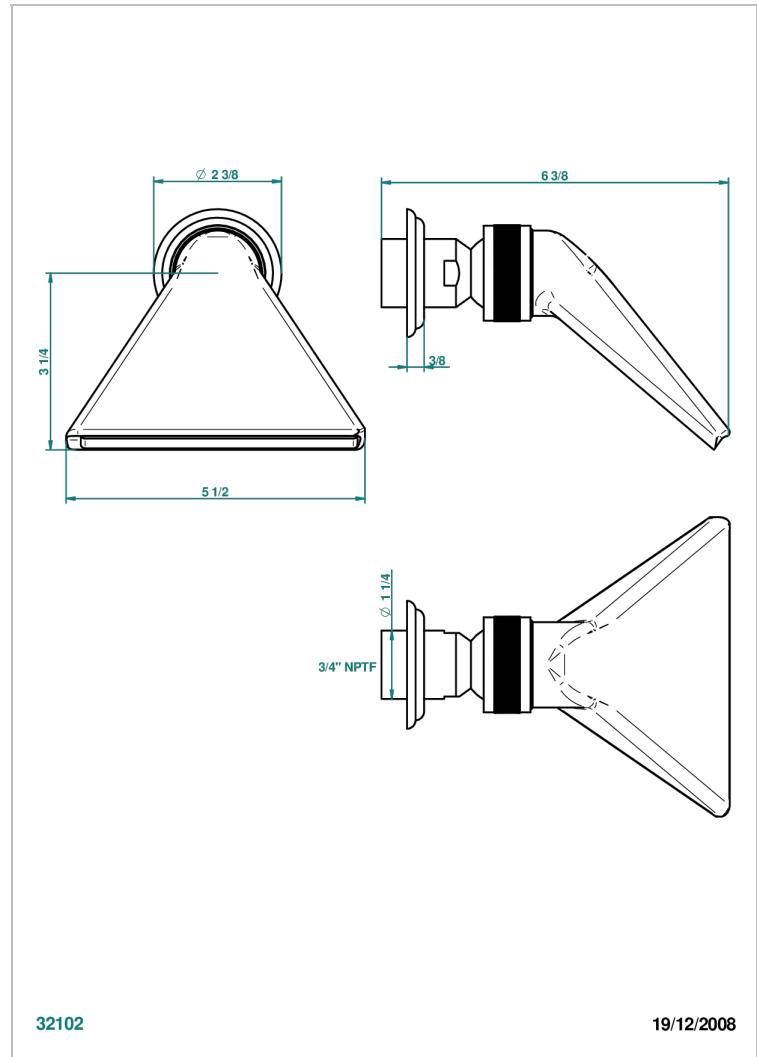

JAIPUR BLACK ONYX

A9C-3640/US

Shower head, cast deluge with 3/4" connection

CHARACTERISTIC

- Jaipur Black Onyx
- Shower head, cast deluge with 3/4" connection

AVAILABLE FINITIONS

Black ceram - D30
Blush PVD - H62
Brass color PVD - H49
Brown bronze color PVD - F33
Chrome polished - A02
Chrome polished / gold polished - G02