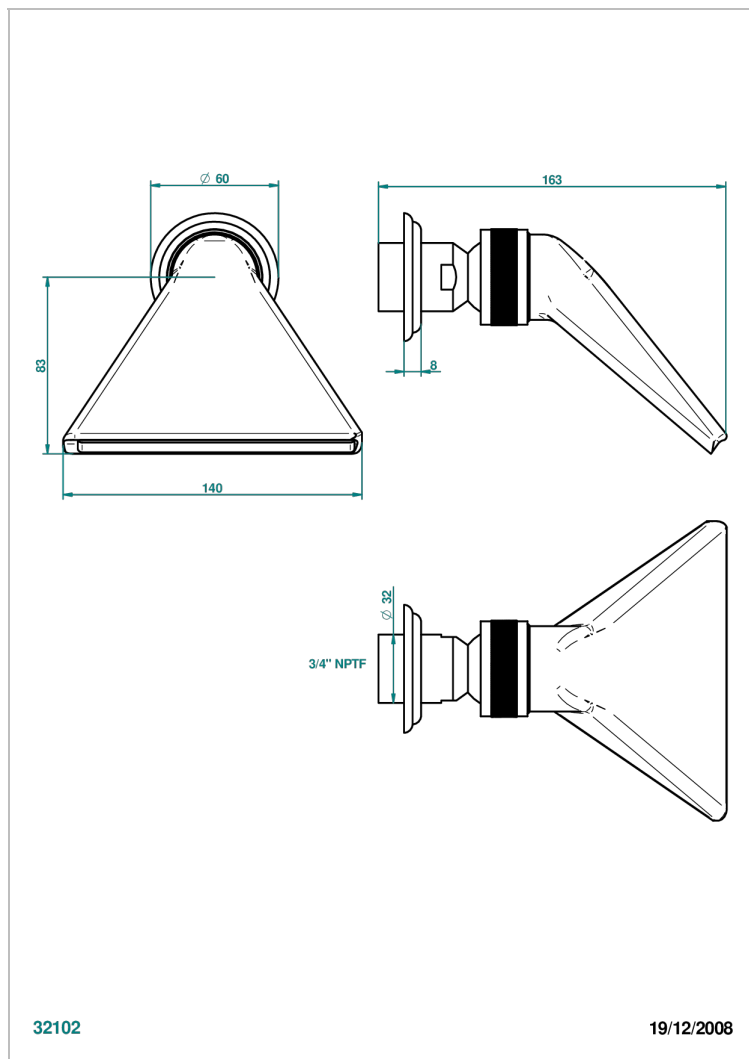

JAIPUR CRISTAL SATINADO

A9B-3640/US

Shower head, cast deluge with 3/4" connection

THG[®]
PARIS

CARACTERÍSTICAS

- Jaipur Cristal Satinado
- Shower head, cast deluge with 3/4" connection

ACABADOS DISPONIBLES

Bronce claro - D01
Cerámica negra mate - D30
Cobre viejo mate - H07
Cromo - A02
Cromo / dorado - G02
Cromo mate - C02