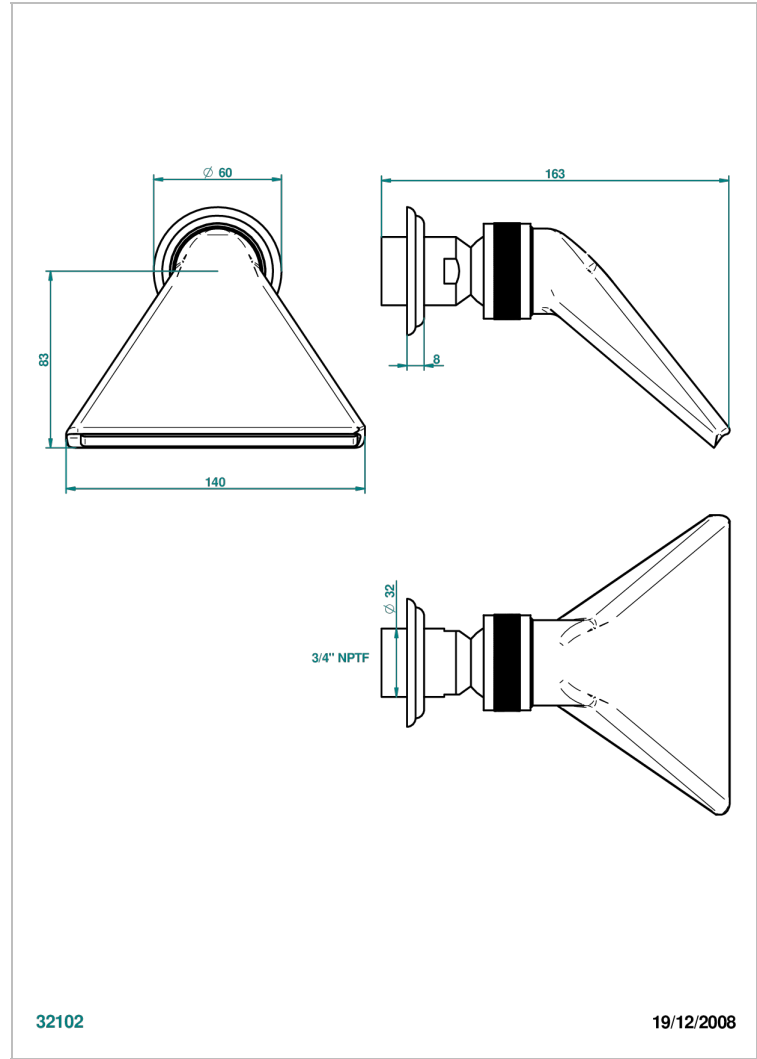

JAIPUR SATINY CRYSTAL

A9B-3640/US

Shower head, cast deluge with 3/4" connection

THG[®]
PARIS

CHARACTERISTIC

- Jaipur Satiny crystal
- Shower head, cast deluge with 3/4" connection

AVAILABLE FINITIONS

Black ceram - D30
Blush PVD - H62
Brass color PVD - H49
Brown bronze color PVD - F33
Chrome polished - A02
Chrome polished / gold polished - G02